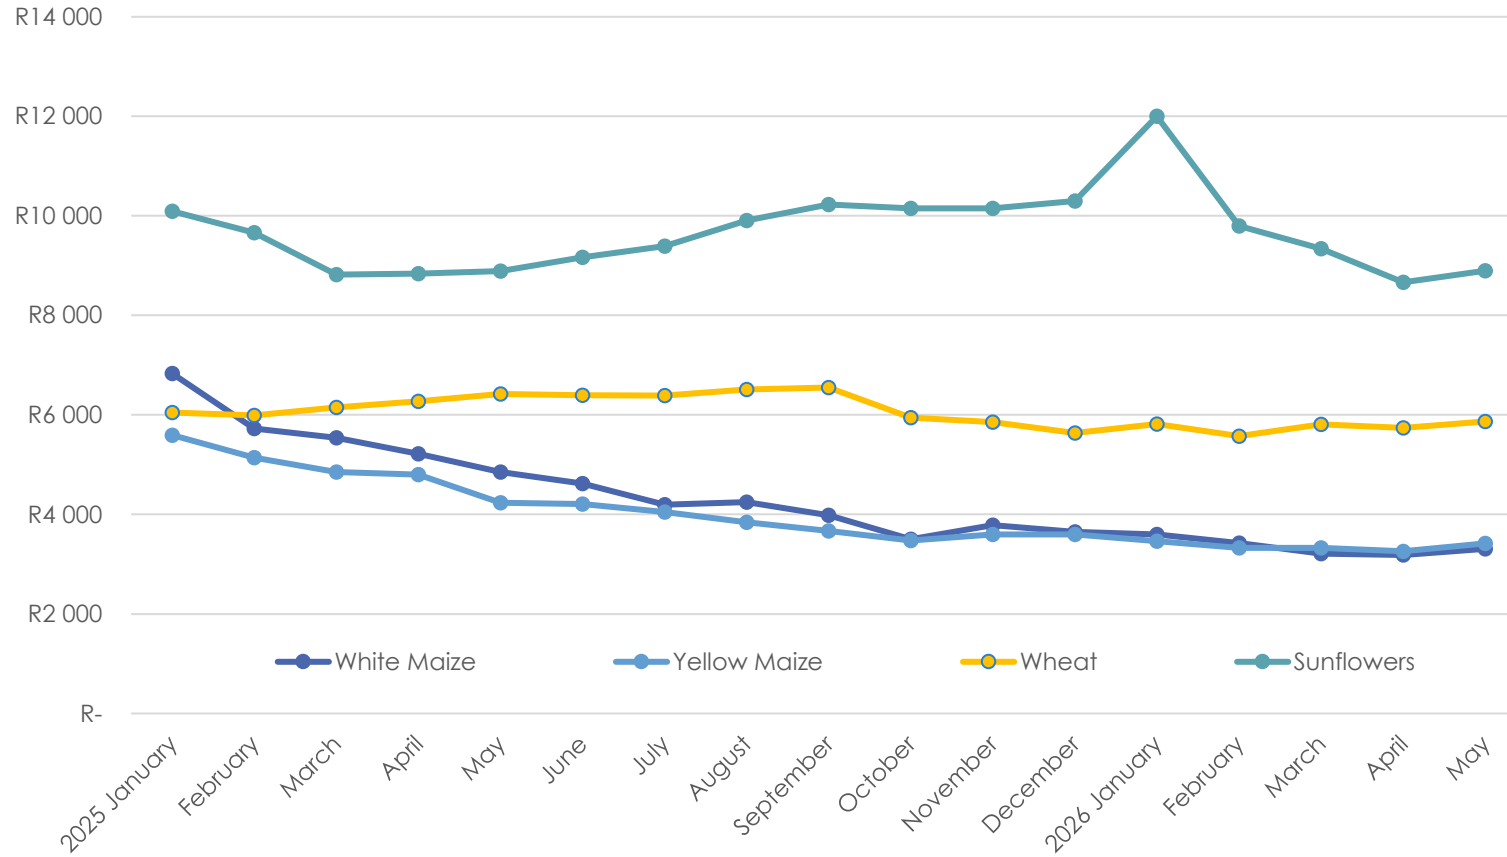

SAFEX Average Monthly Movement

Monthly Average Movement (R/t)