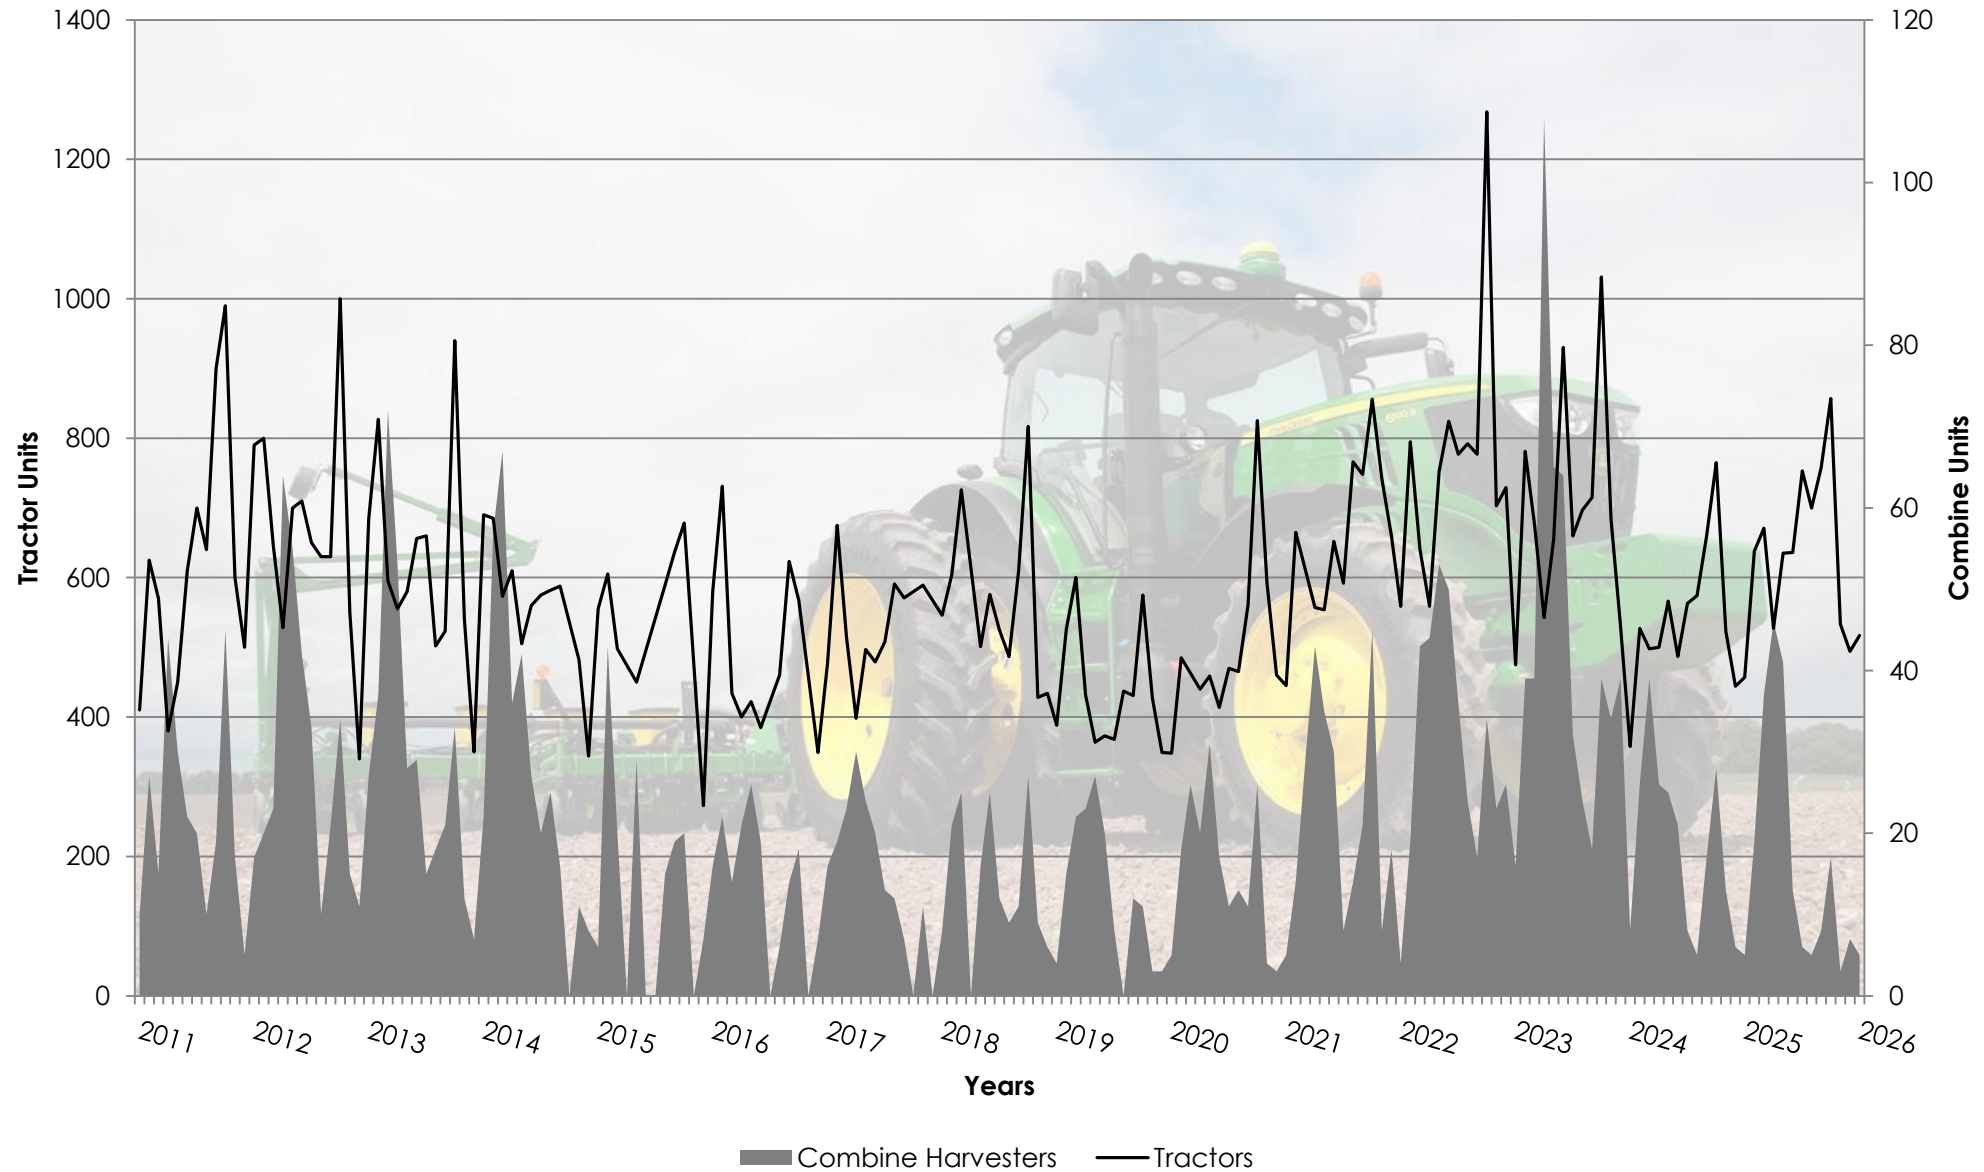

Tractor and Combine Harvester Sales