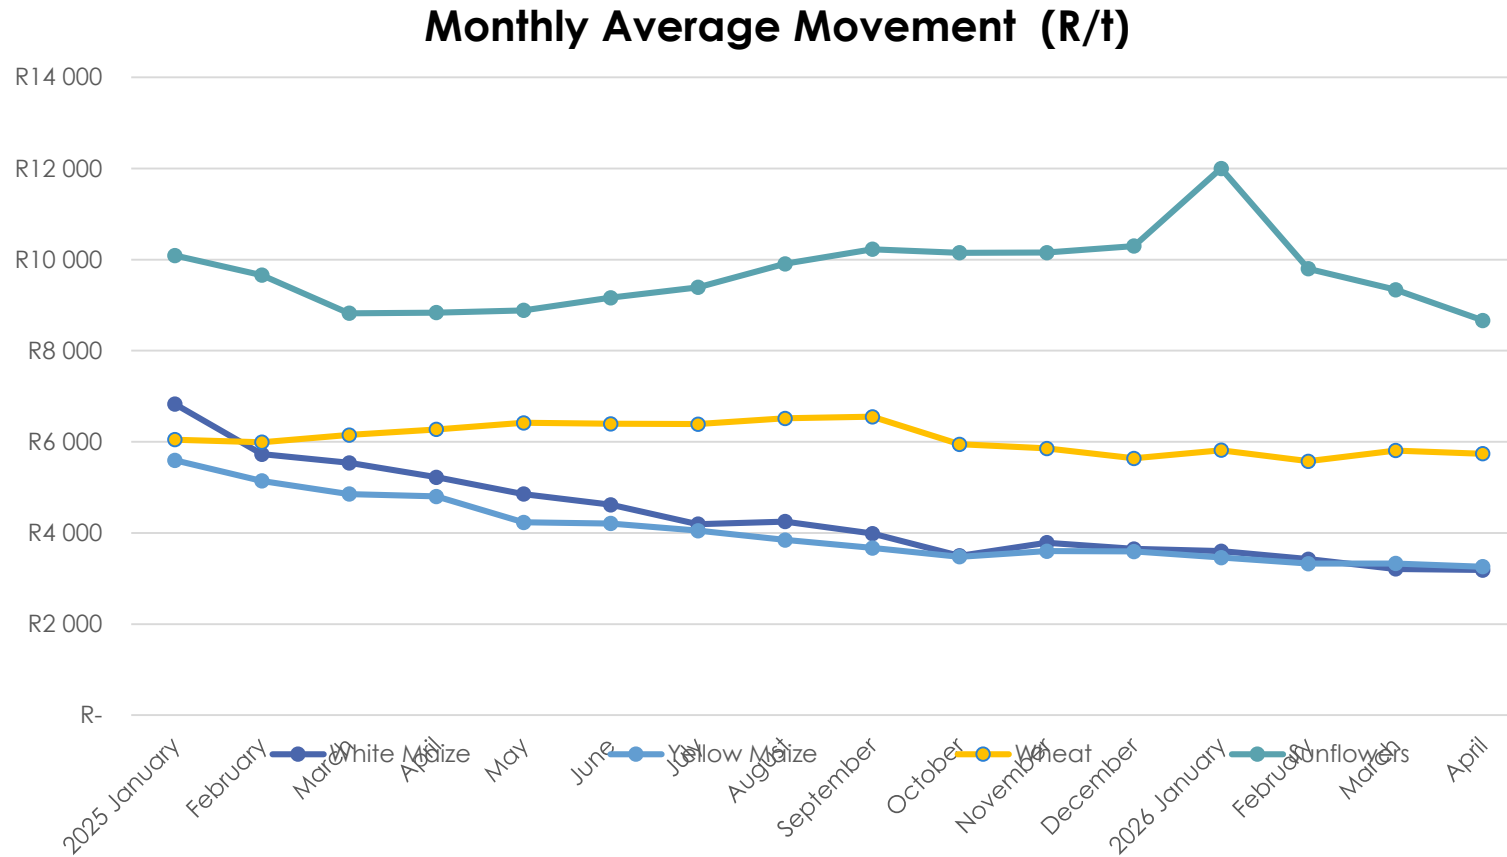

SAFEX Average Monthly Movement