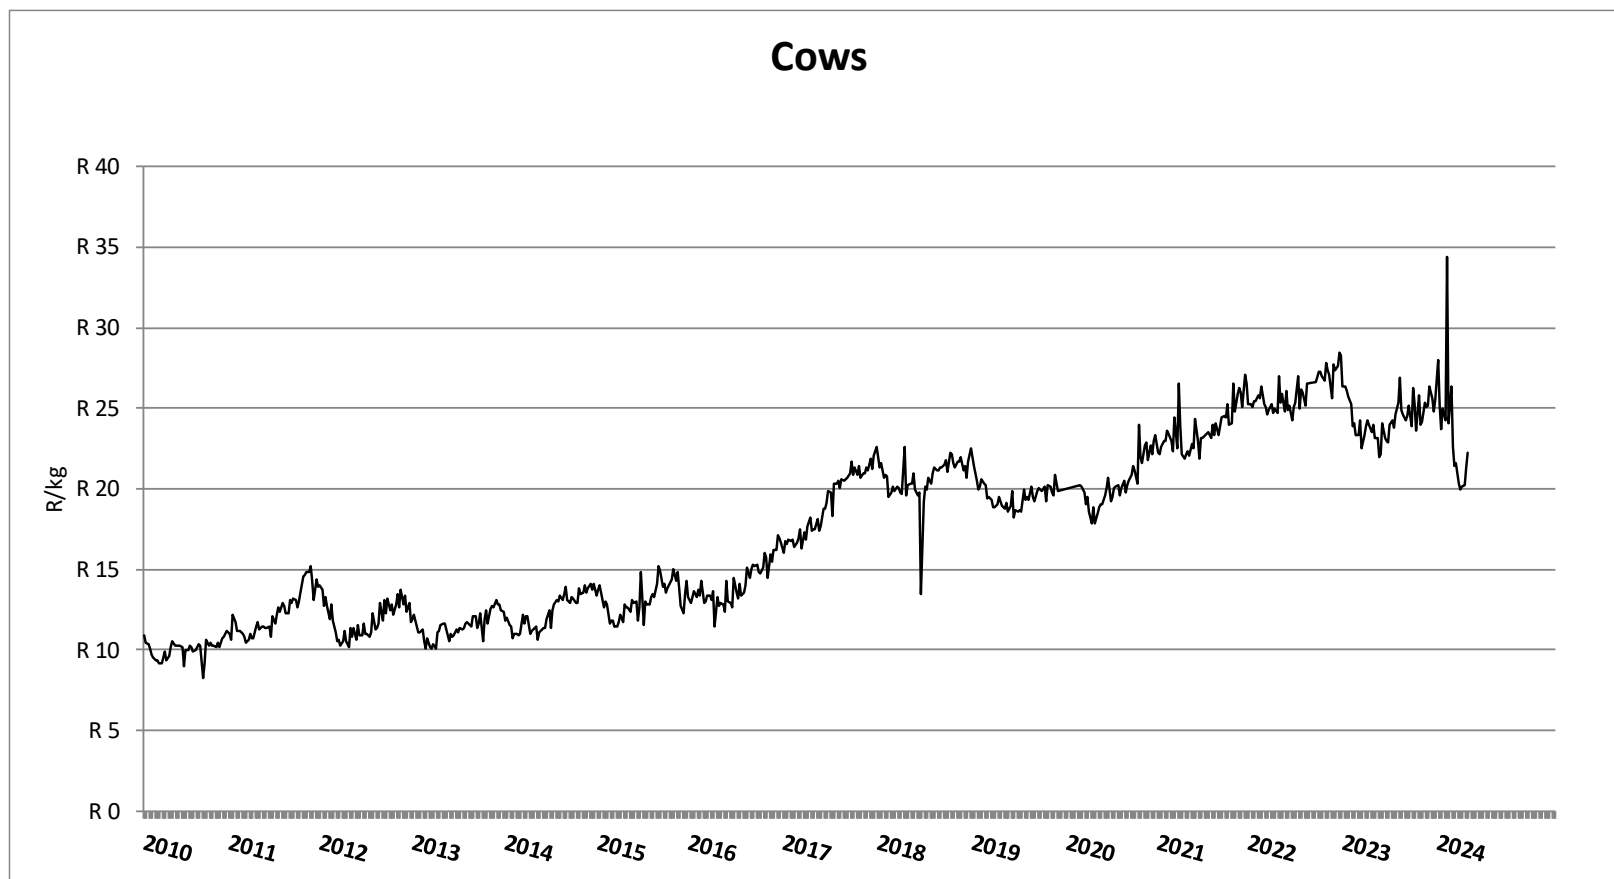

Market performance of Beef Cattle (Week 17)

Price in Rand per live weight kg (<http://vleissentraal.co.za/uploads/Week_17.pdf>)