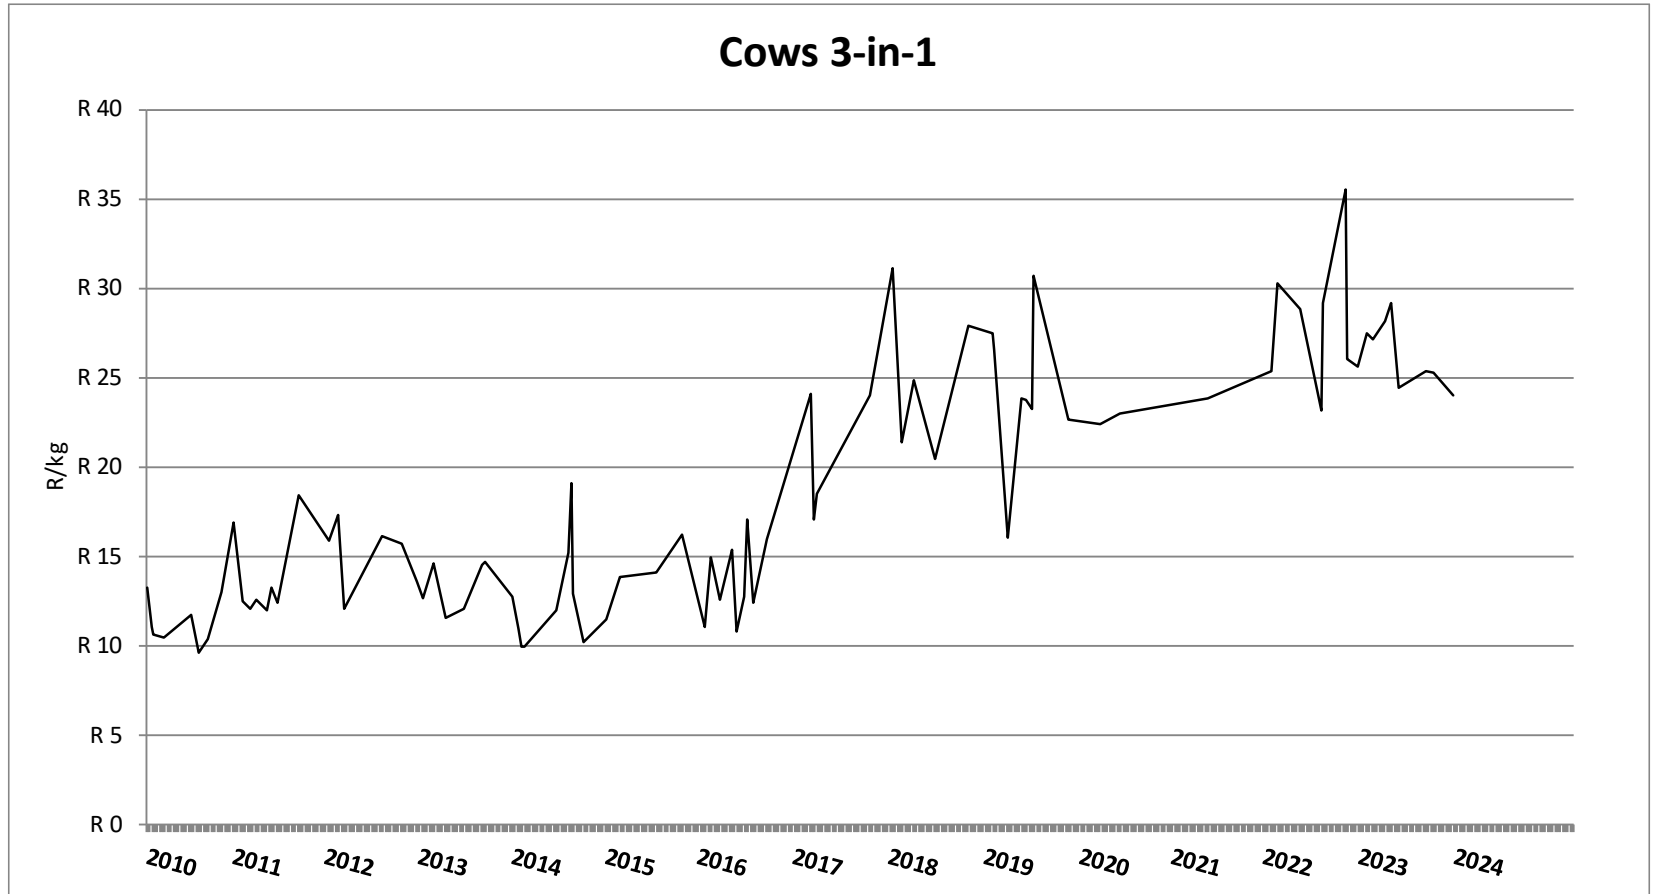

Market performance of Beef Cattle (Week 17)

Price in Rand per live weight kg (<http://vleissentraal.co.za/uploads/Week_17.pdf>)