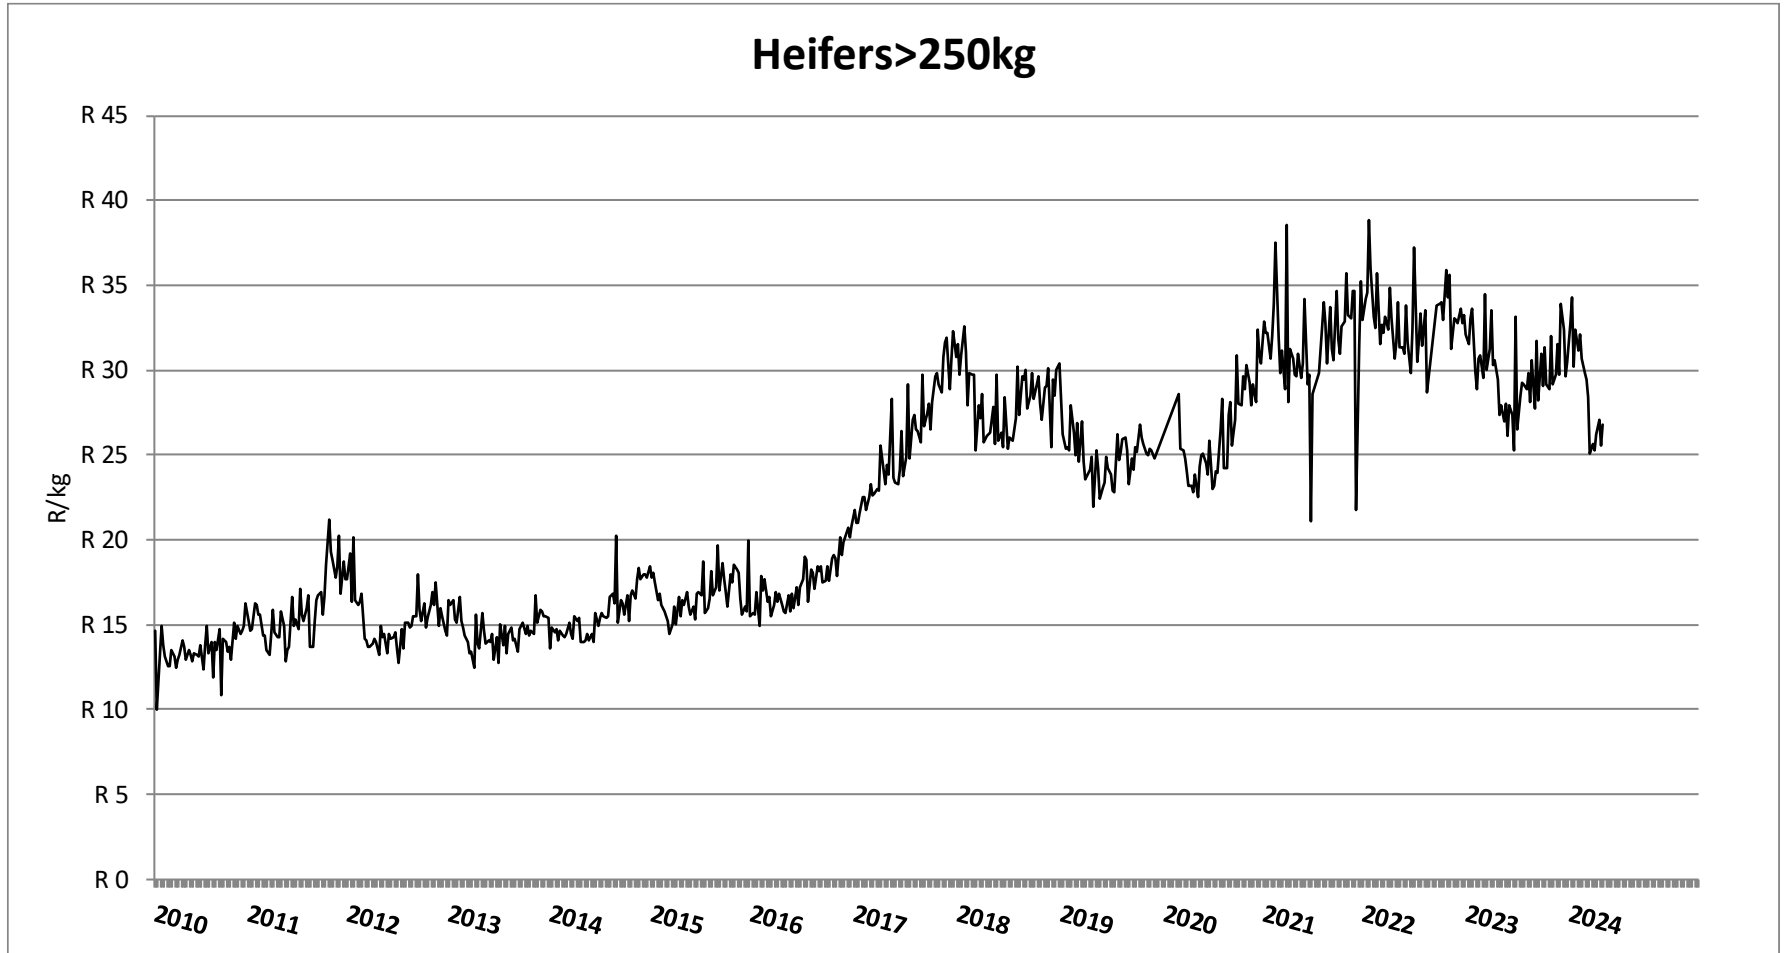

Western Cape
Government

FOR YOU

Department of Agriculture

Weekly report on price trends and performances of beef cattle in South Africa

Week 17: 22 – 27 April 2024

29 April 2024

INDEMNITY

The Western Cape Department of Agriculture prepared this data/information as accurately as possible. However, as this document contains data from various sources, its correctness cannot be guaranteed. Any person using this information will be doing so at own risk and the said organisation or any other party will under no circumstances be responsible for any loss suffered by any person/organisation using the information contained in this document.

Market performance of Beef Cattle (Week 17)

Price in Rand per live weight kg (http://vleissentraal.co.za/uploads/Week_17.pdf)

Market performance of Beef Cattle (Week 17)

Price in Rand per live weight kg (http://vleissentraal.co.za/uploads/Week_17.pdf)