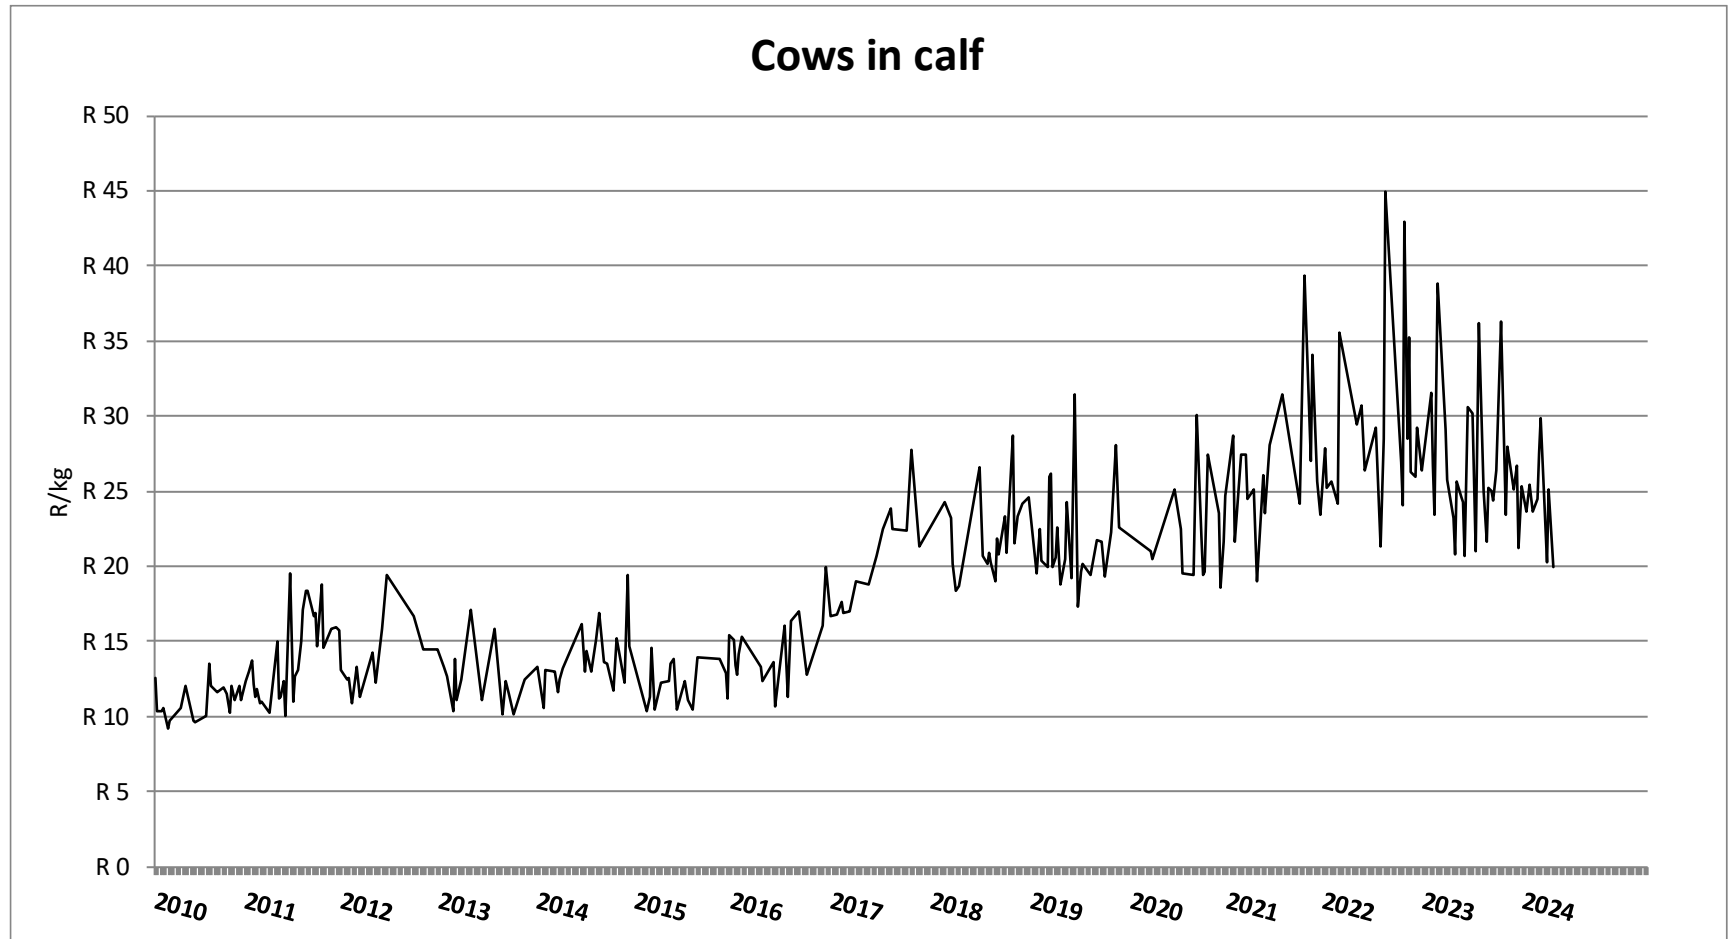

Market performance of Beef Cattle (Week 17)

Price in Rand per live weight kg (<http://vleissentraal.co.za/uploads/Week_17.pdf>)