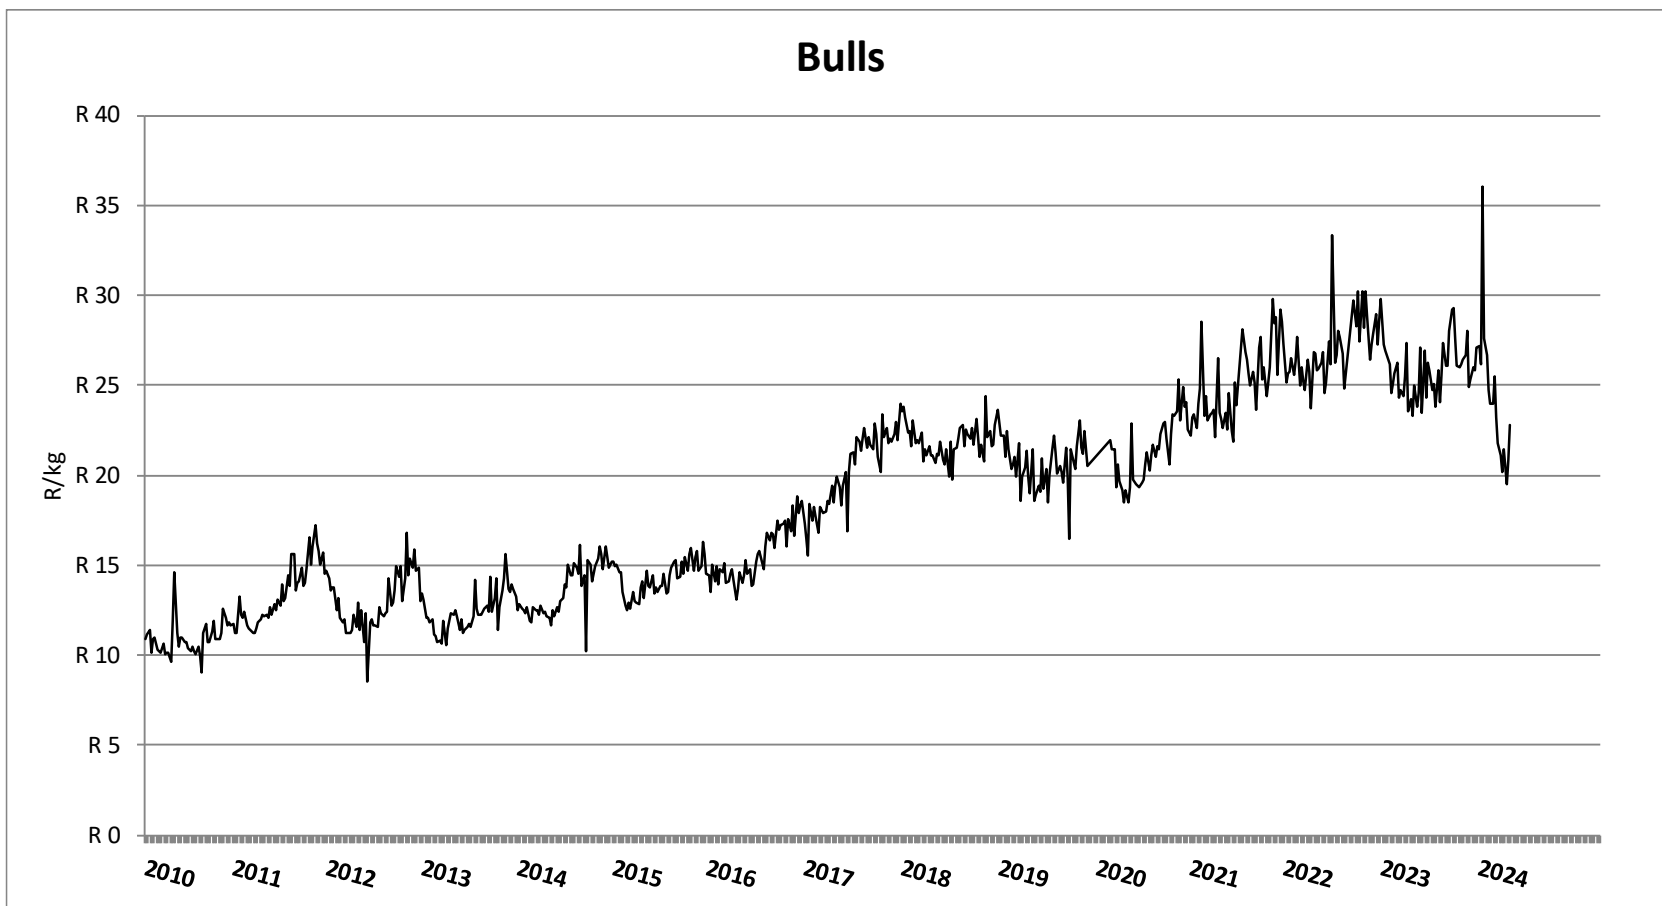

Market performance of Beef Cattle (Week 17)

Price in Rand per live weight kg (<http://vleissentraal.co.za/uploads/Week_17.pdf>)