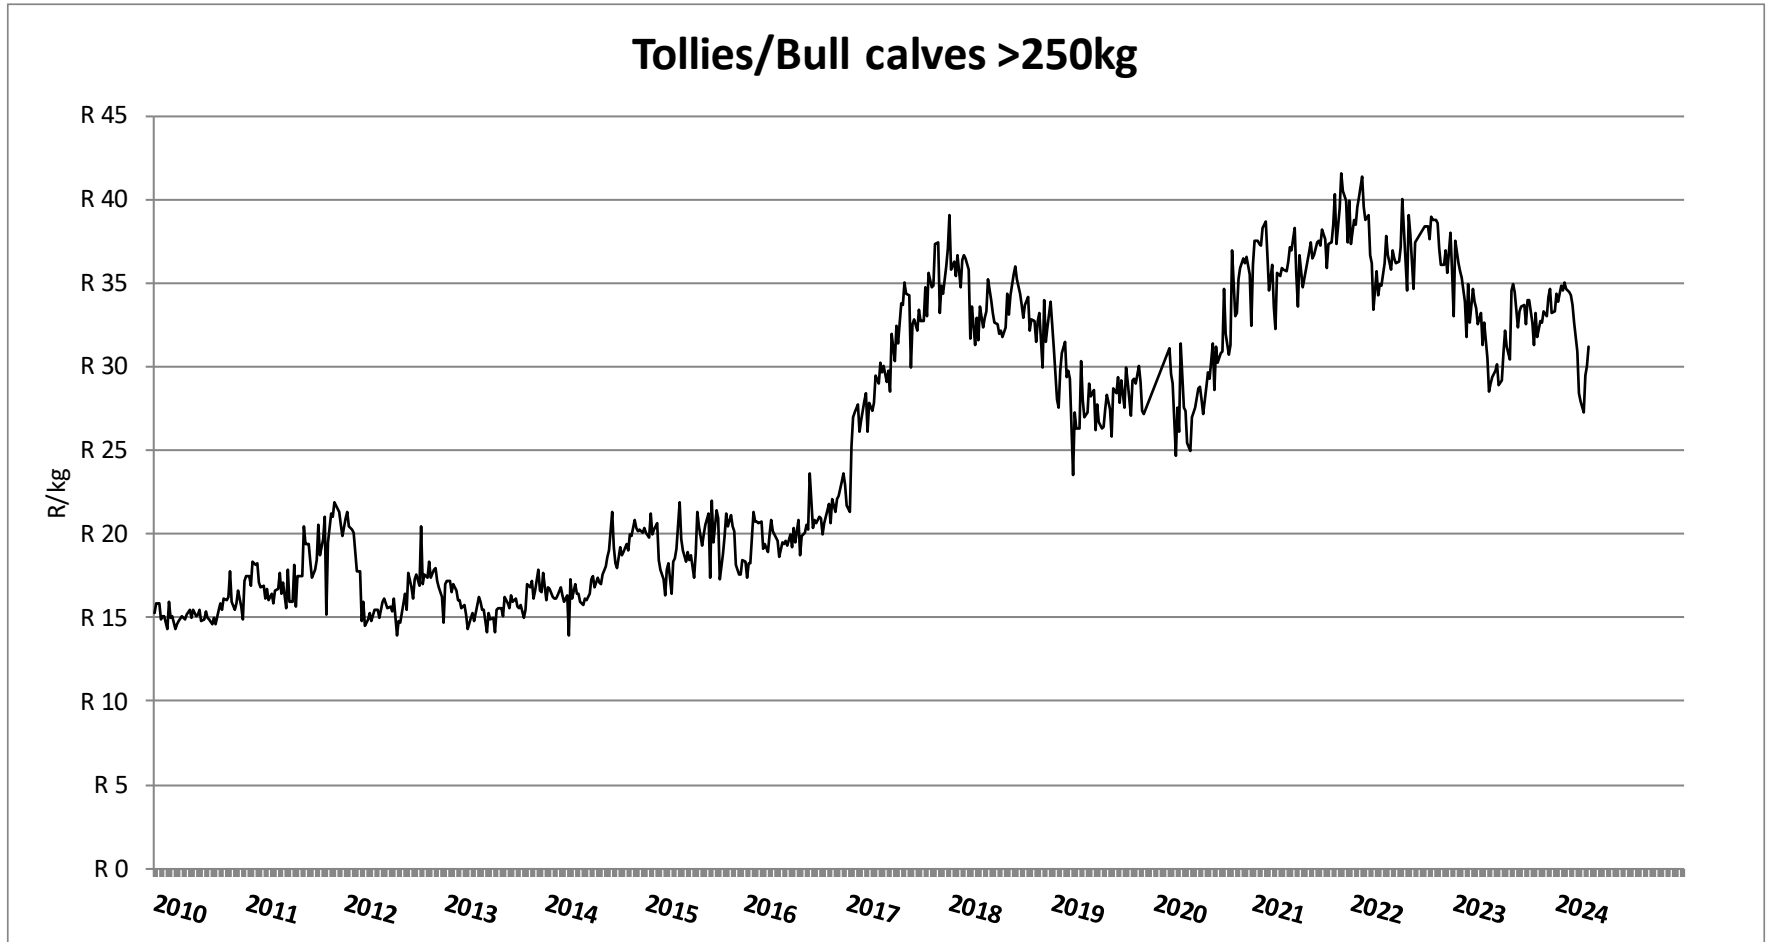

Market performance of Beef Cattle (Week 17)

Price in Rand per live weight kg (<http://vleissentraal.co.za/uploads/Week_17.pdf>)

Tollies/Bull calves >250kg