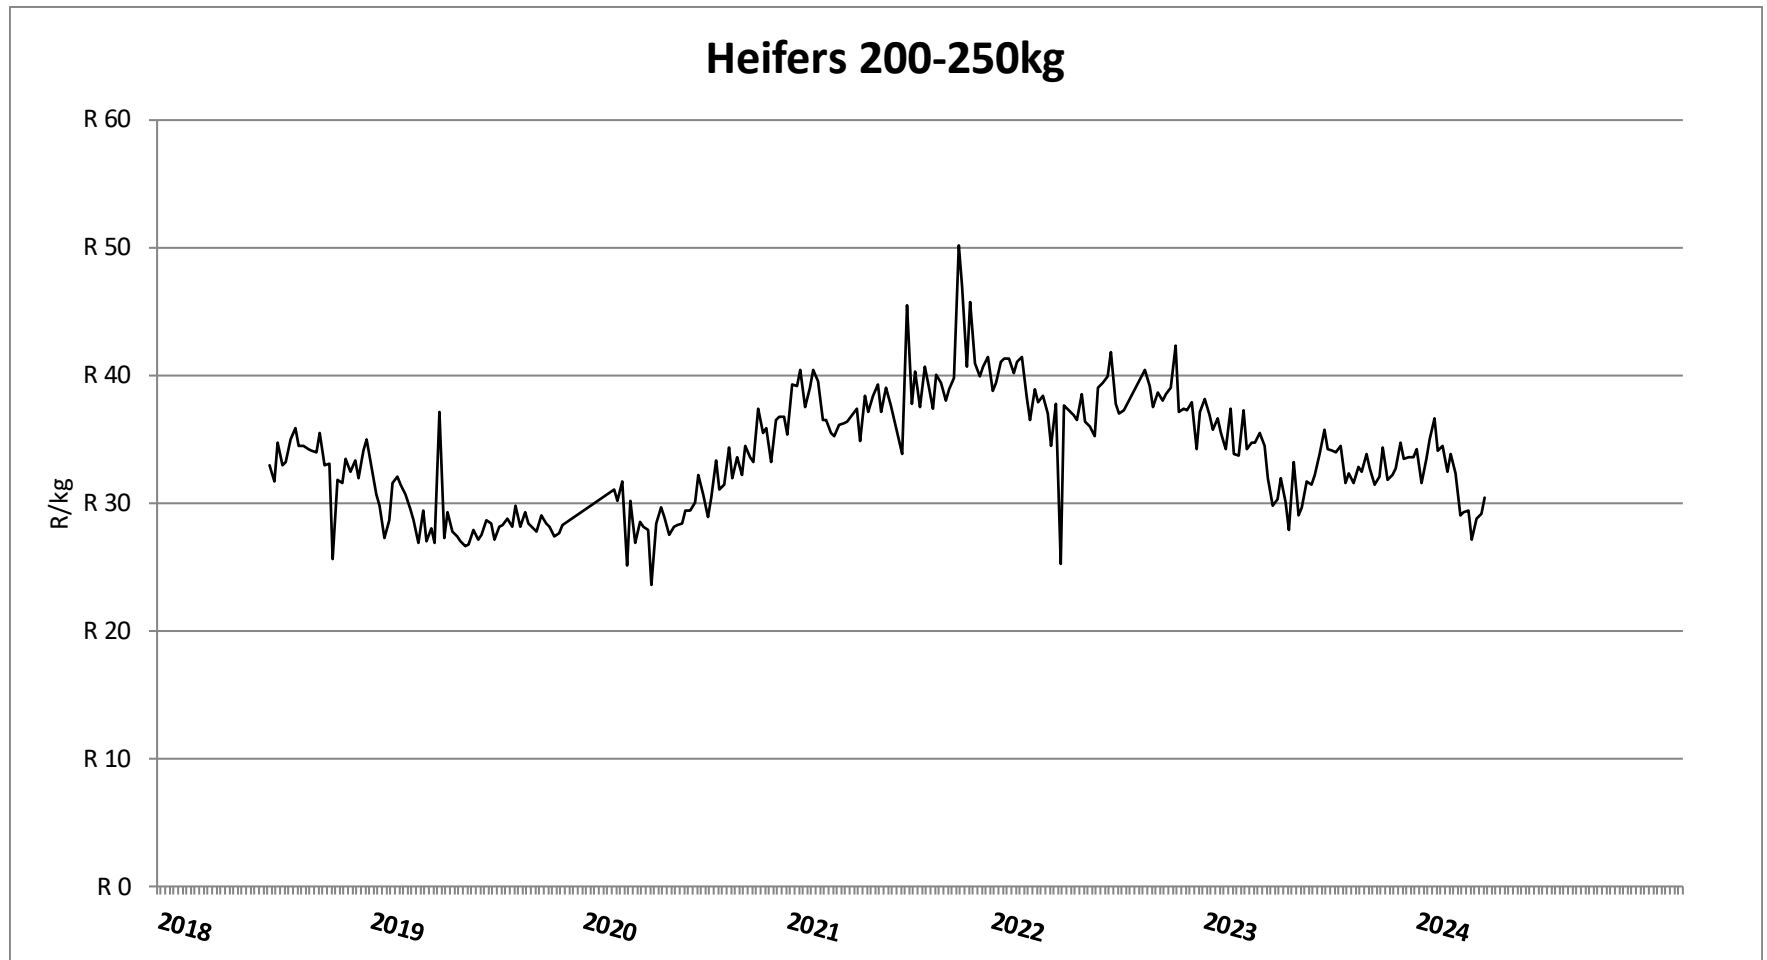

Western Cape
Government

FOR YOU

Department of Agriculture

Weekly report on price trends and performances of beef cattle in South Africa

Week 17: 22 – 27 April 2024

29 April 2024

INDEMNITY

The Western Cape Department of Agriculture prepared this data/information as accurately as possible. However, as this document contains data from various sources, its correctness cannot be guaranteed. Any person using this information will be doing so at own risk and the said organisation or any other party will under no circumstances be responsible for any loss suffered by any person/organisation using the information contained in this document.

Market performance of Beef Cattle (Week 17)

Price in Rand per live weight kg (http://vleissentraal.co.za/uploads/Week_17.pdf)

Market performance of Beef Cattle (Week 17)

Price in Rand per live weight kg (http://vleissentraal.co.za/uploads/Week_17.pdf)