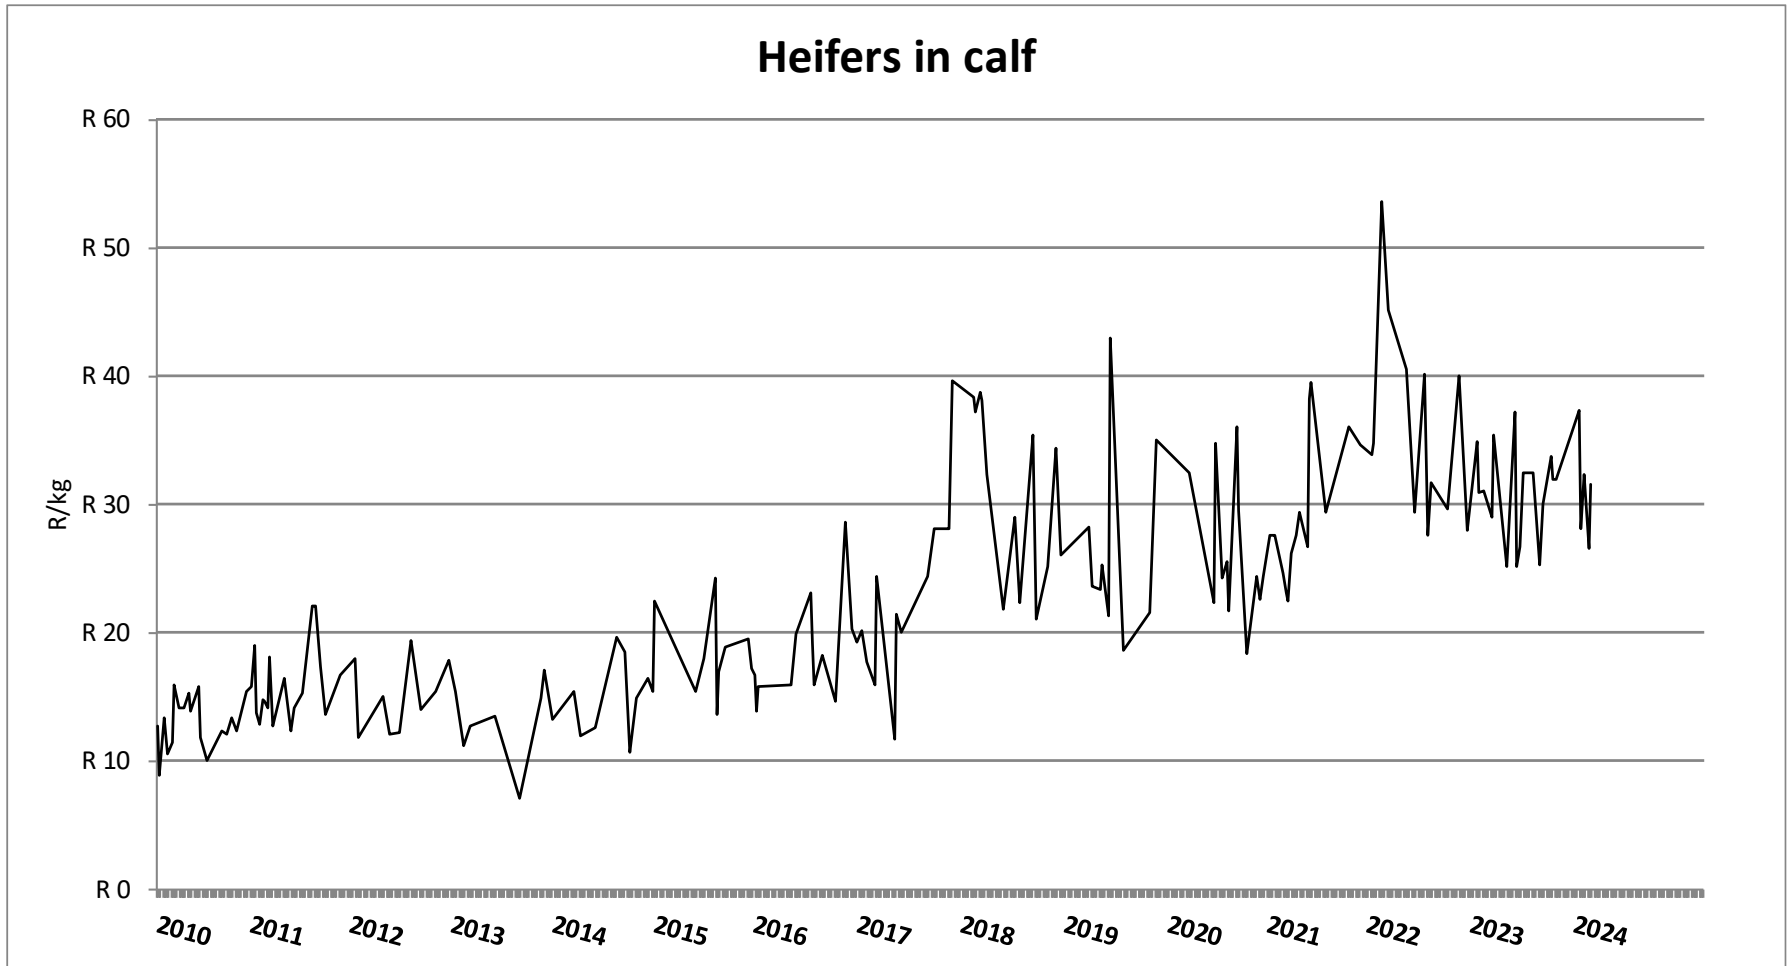

Market performance of Beef Cattle (Week 17)

Price in Rand per live weight kg (<http://vleissentraal.co.za/uploads/Week_17.pdf>)