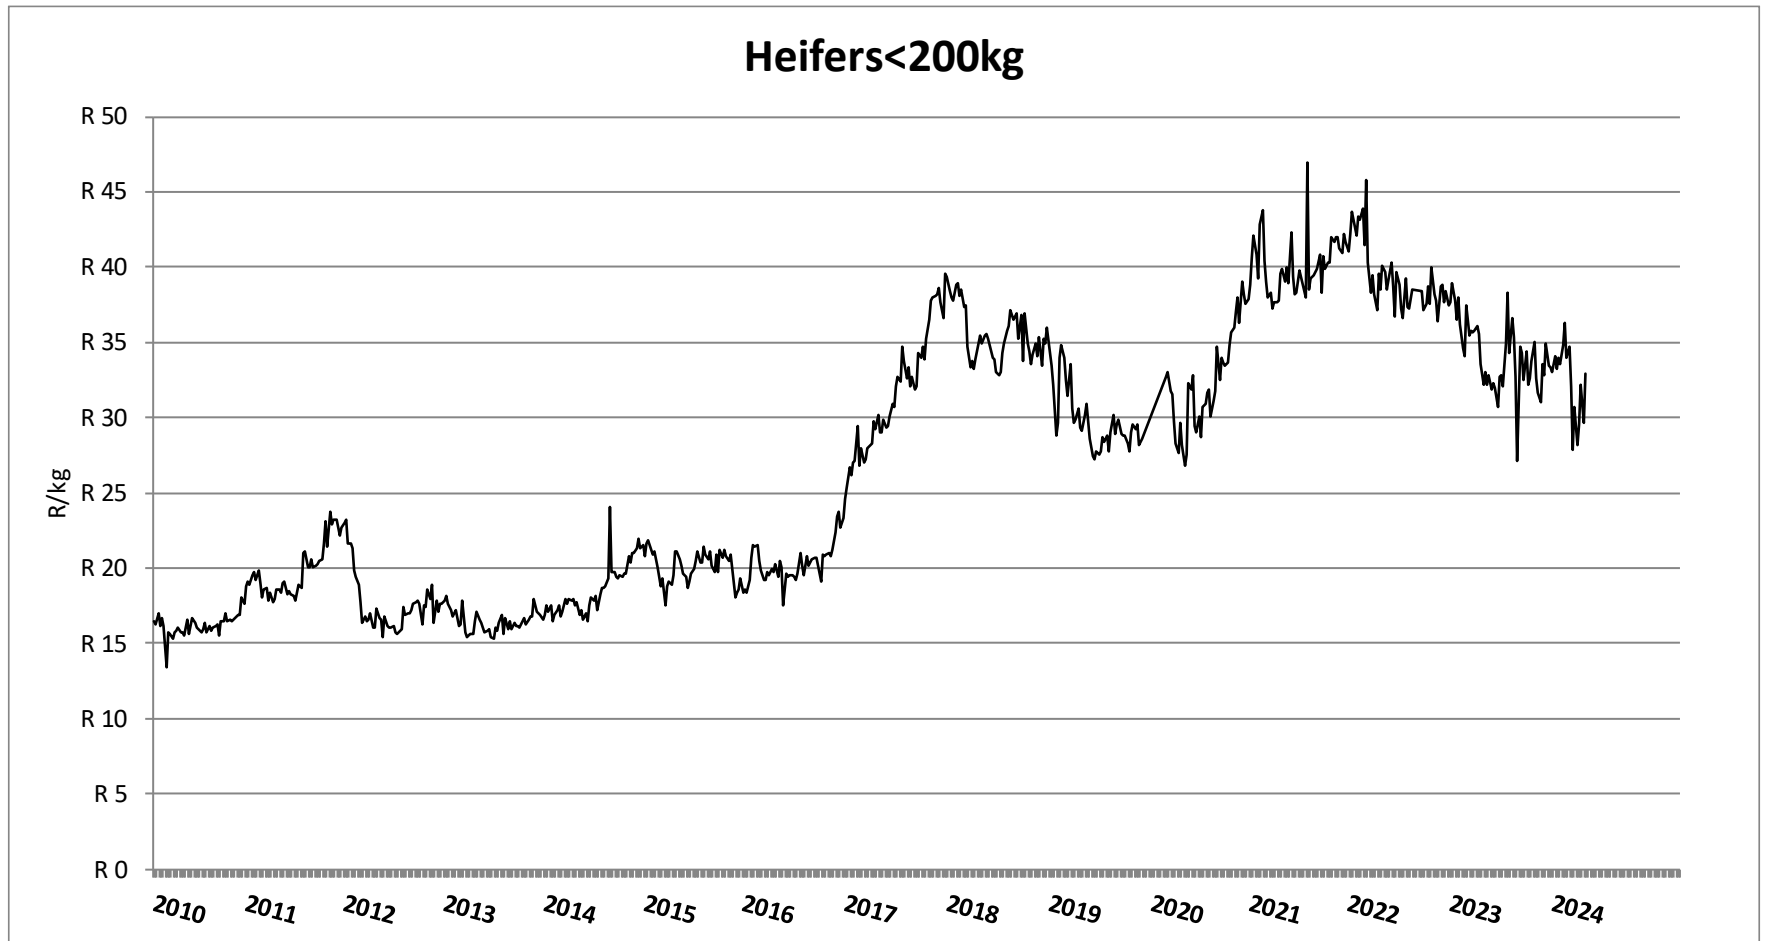

Western Cape
Government

FOR YOU

Department of Agriculture

Weekly report on price trends and performances of beef cattle in South Africa

Week 17: 22 – 27 April 2024

29 April 2024

INDEMNITY

The Western Cape Department of Agriculture prepared this data/information as accurately as possible. However, as this document contains data from various sources, its correctness cannot be guaranteed. Any person using this information will be doing so at own risk and the said organisation or any other party will under no circumstances be responsible for any loss suffered by any person/organisation using the information contained in this document.

Market performance of Beef Cattle (Week 17)

Price in Rand per live weight kg (http://vleissentraal.co.za/uploads/Week_17.pdf)

Market performance of Beef Cattle (Week 17)

Price in Rand per live weight kg (http://vleissentraal.co.za/uploads/Week_17.pdf)