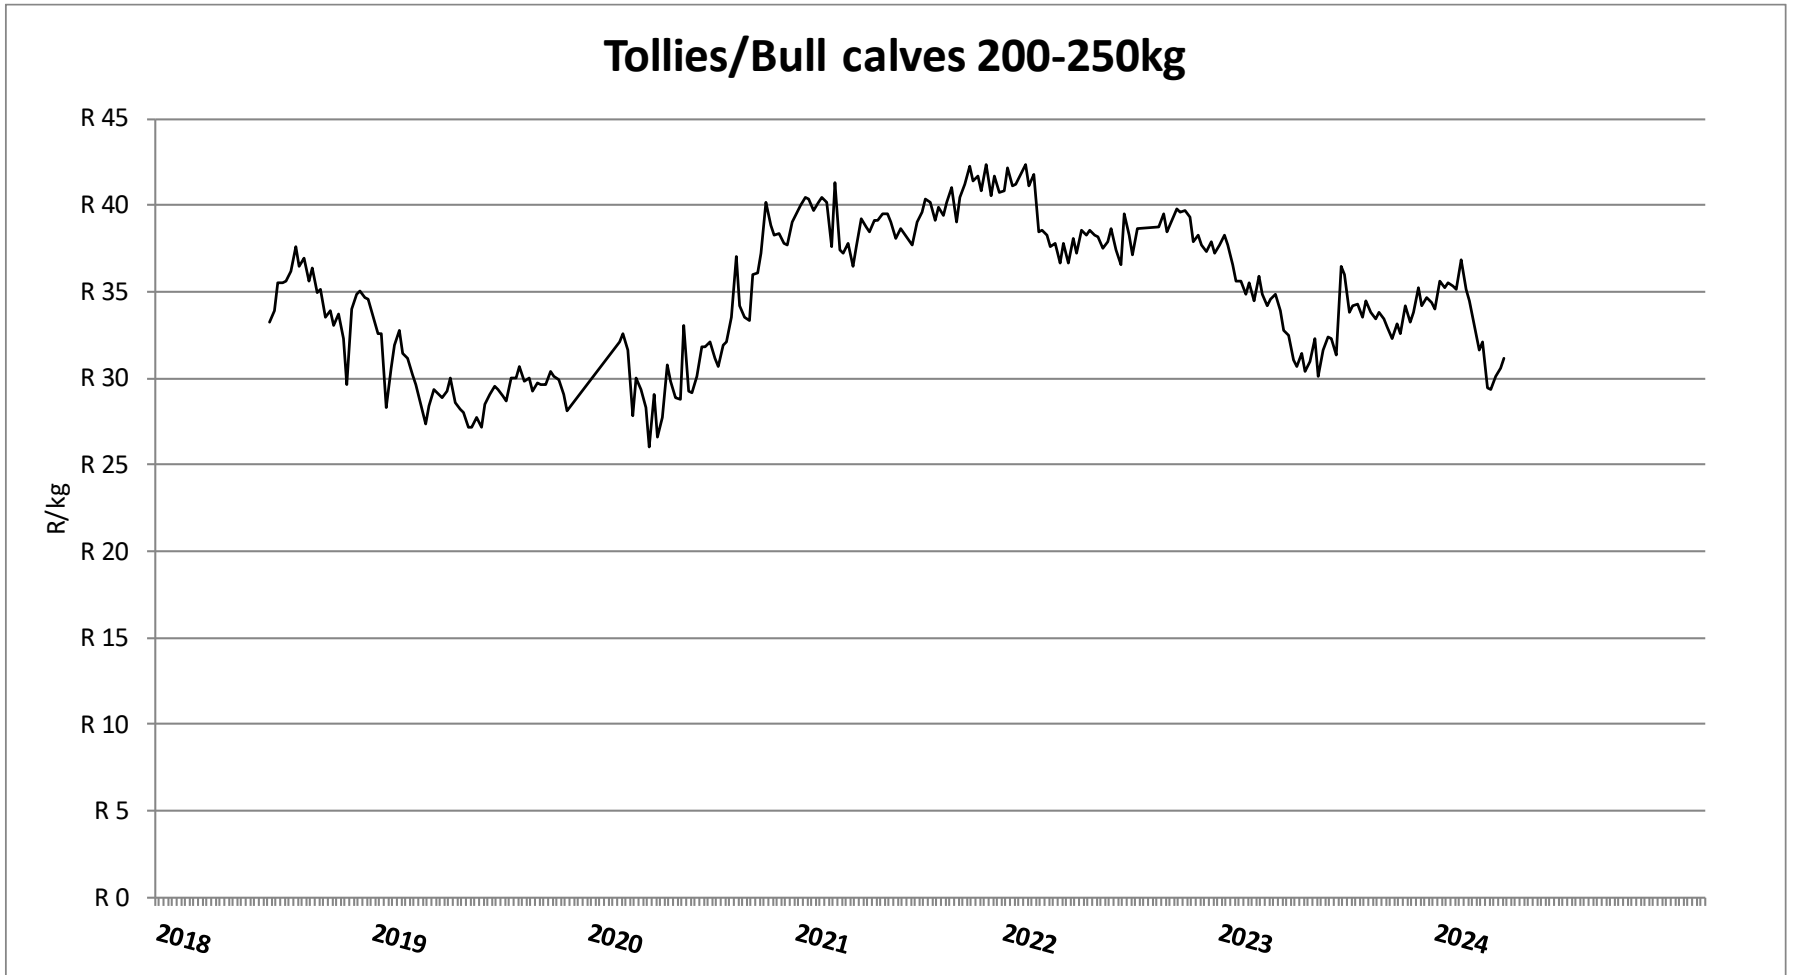

Market performance of Beef Cattle (Week 17)

Price in Rand per live weight kg (<http://vleissentraal.co.za/uploads/Week_17.pdf>)

Tollies/Bull calves 200-250kg