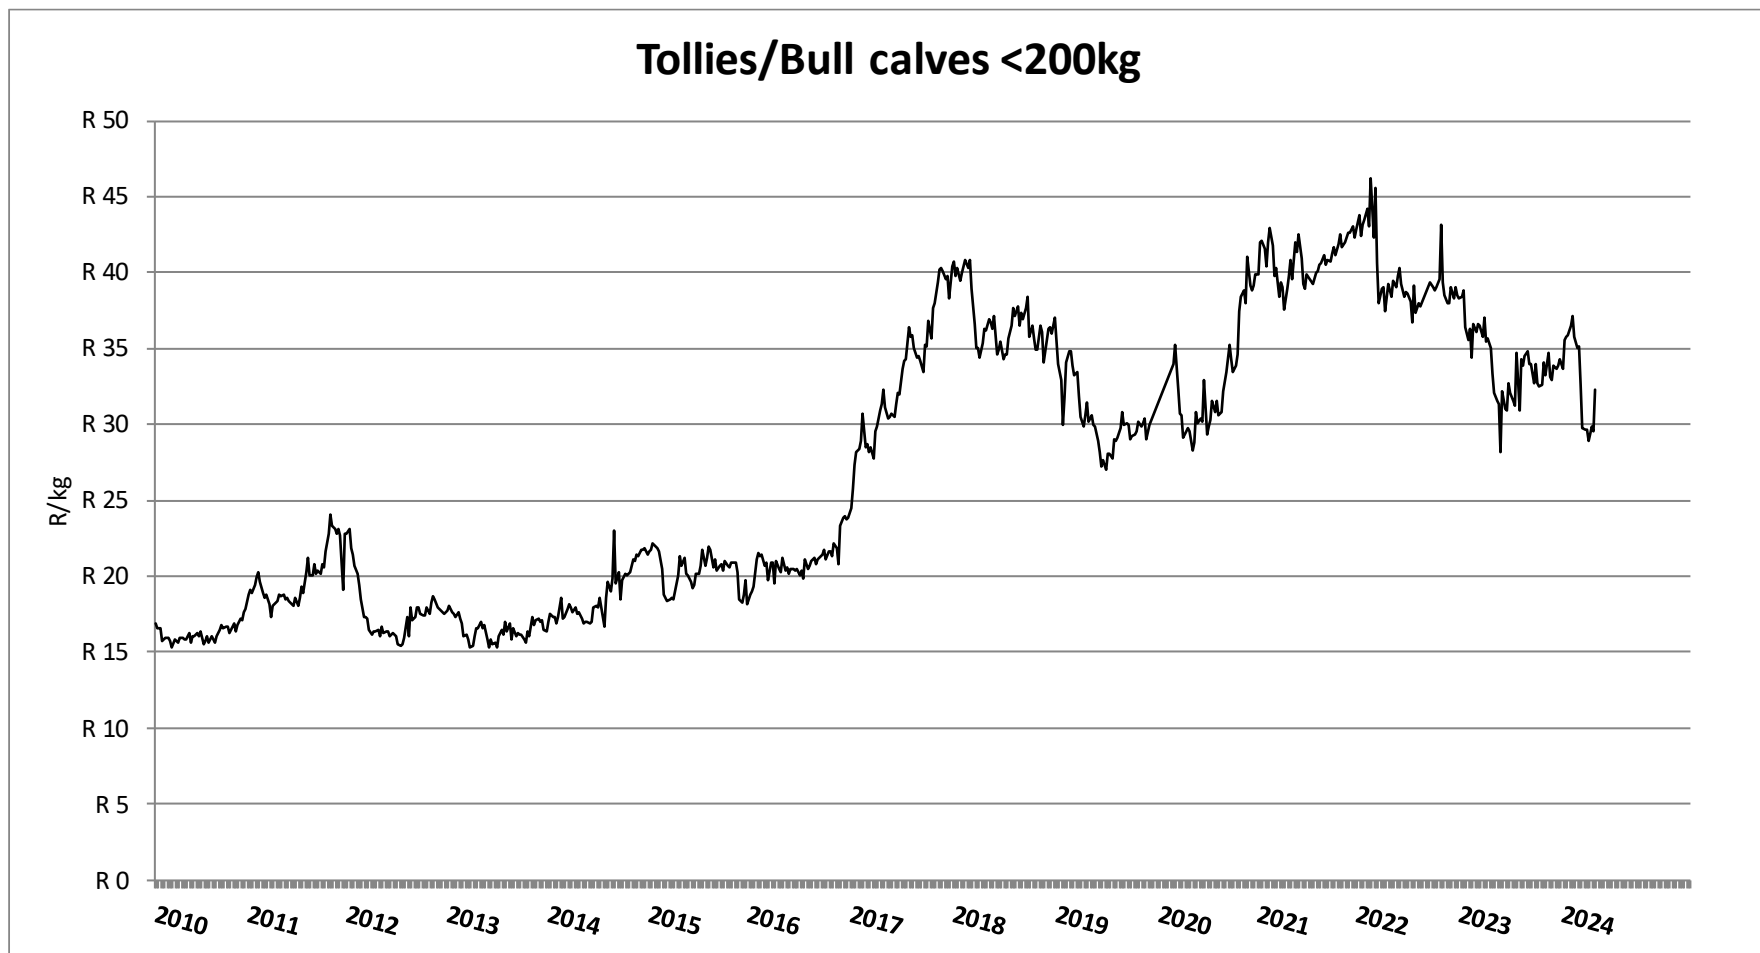

Market performance of Beef Cattle (Week 17)

Price in Rand per live weight kg (<http://vleissentraal.co.za/uploads/Week_17.pdf>)