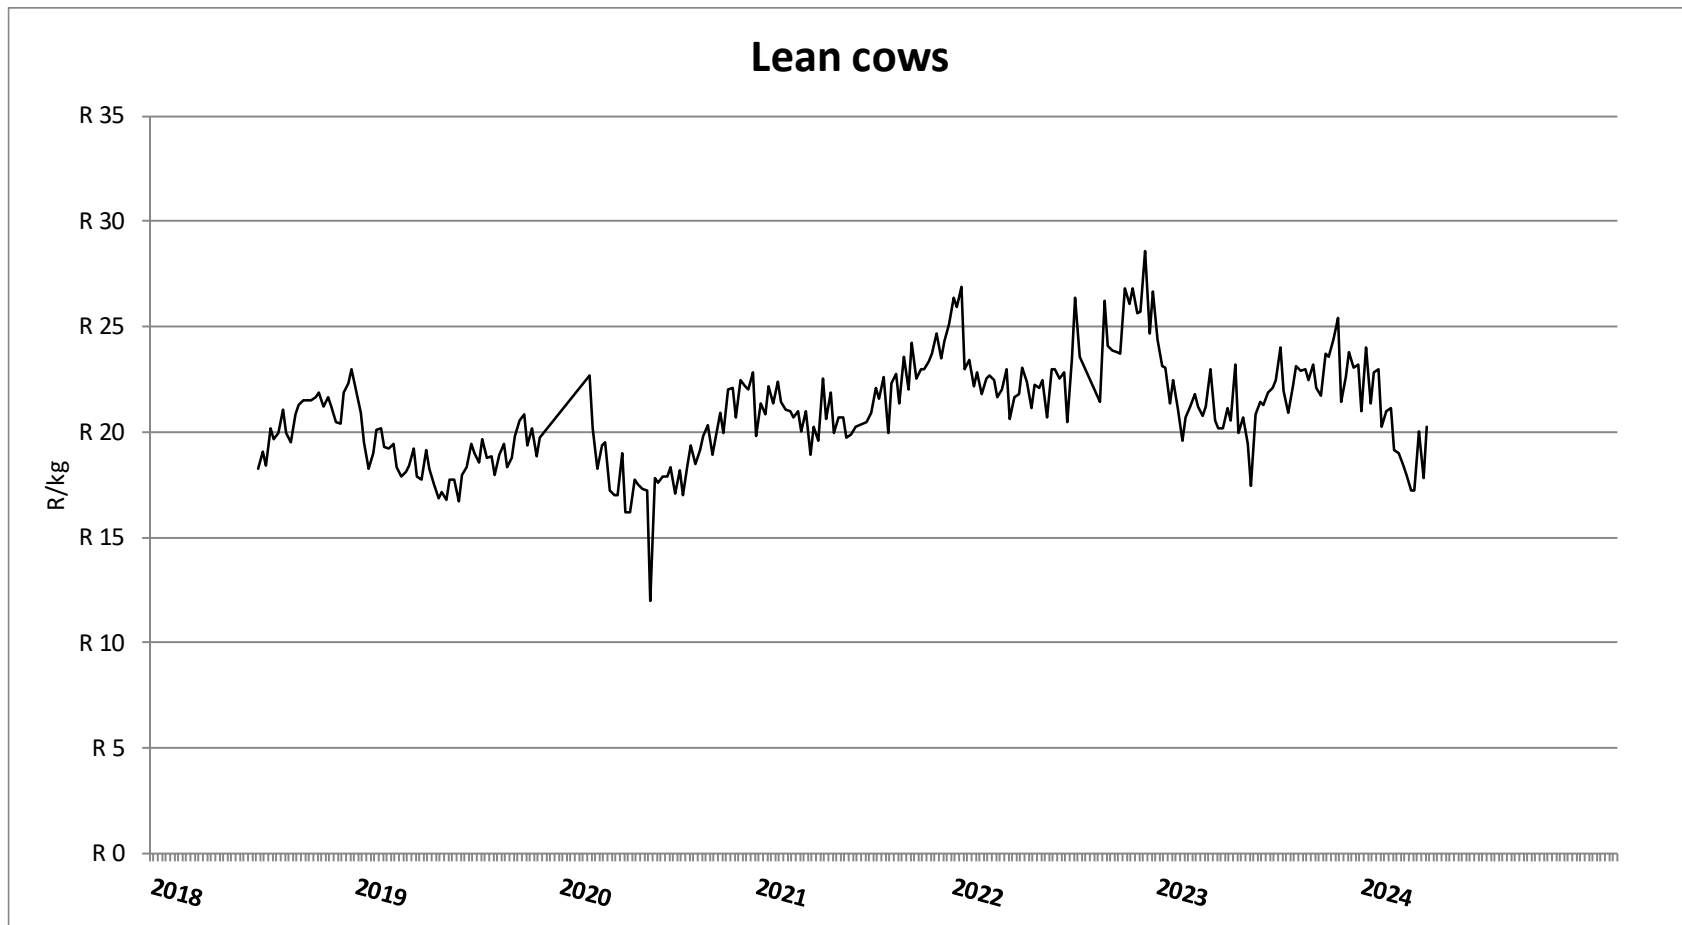

Market performance of Beef Cattle (Week 17)

Price in Rand per live weight kg (<http://vleissentraal.co.za/uploads/Week_17.pdf>)