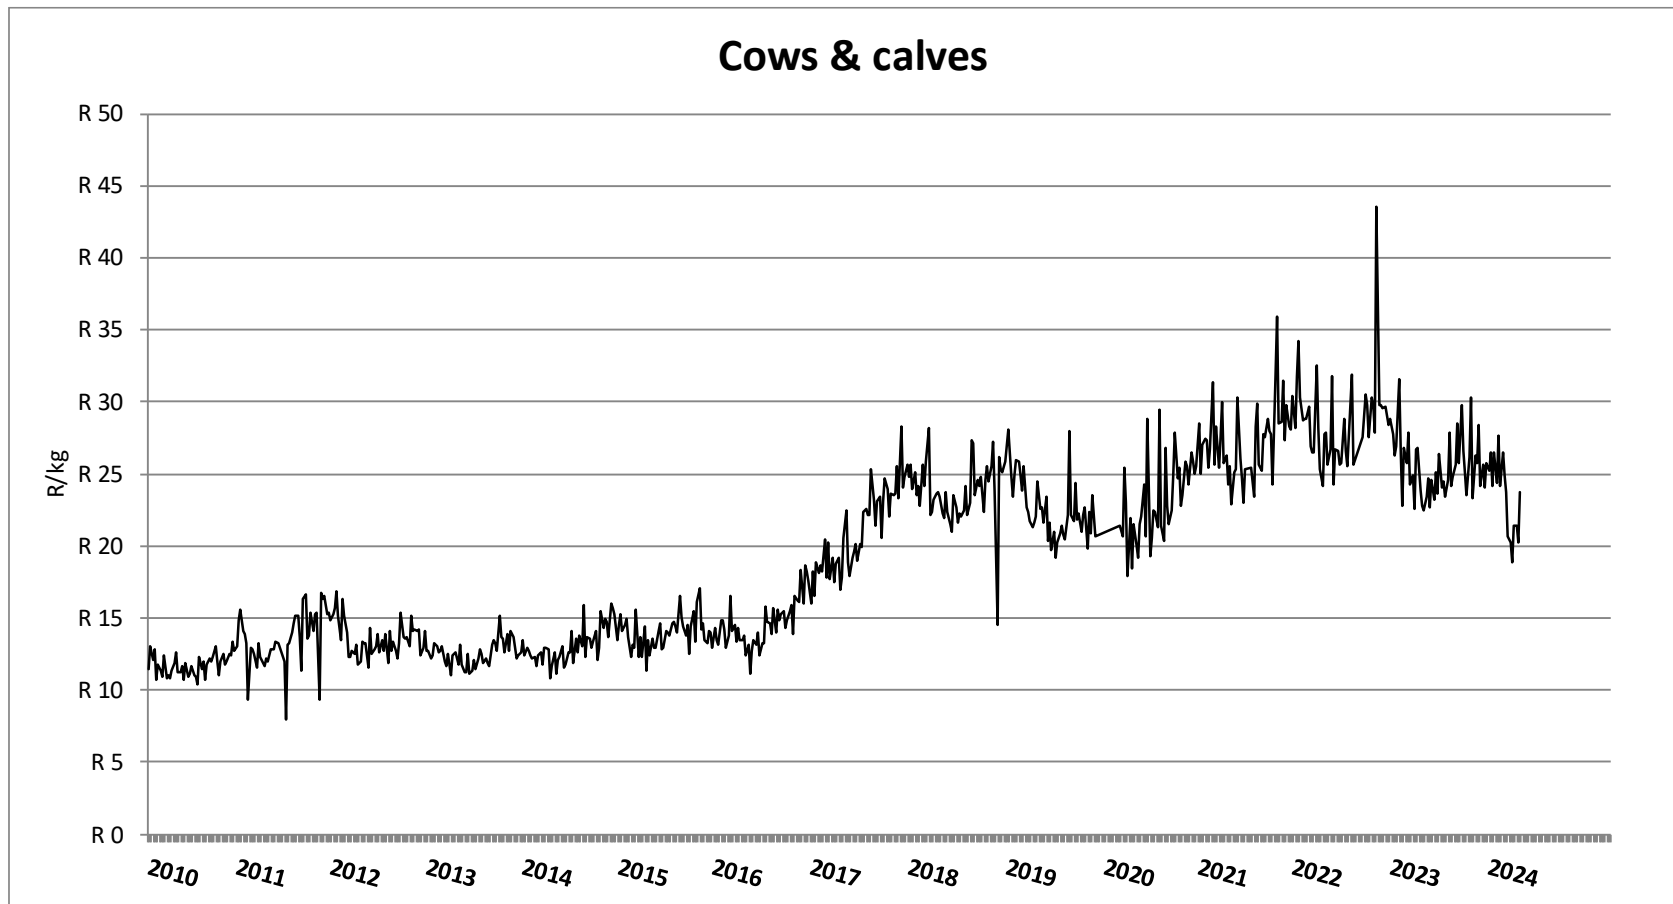

Market performance of Beef Cattle (Week 17)

Price in Rand per live weight kg (<http://vleissentraal.co.za/uploads/Week_17.pdf>)