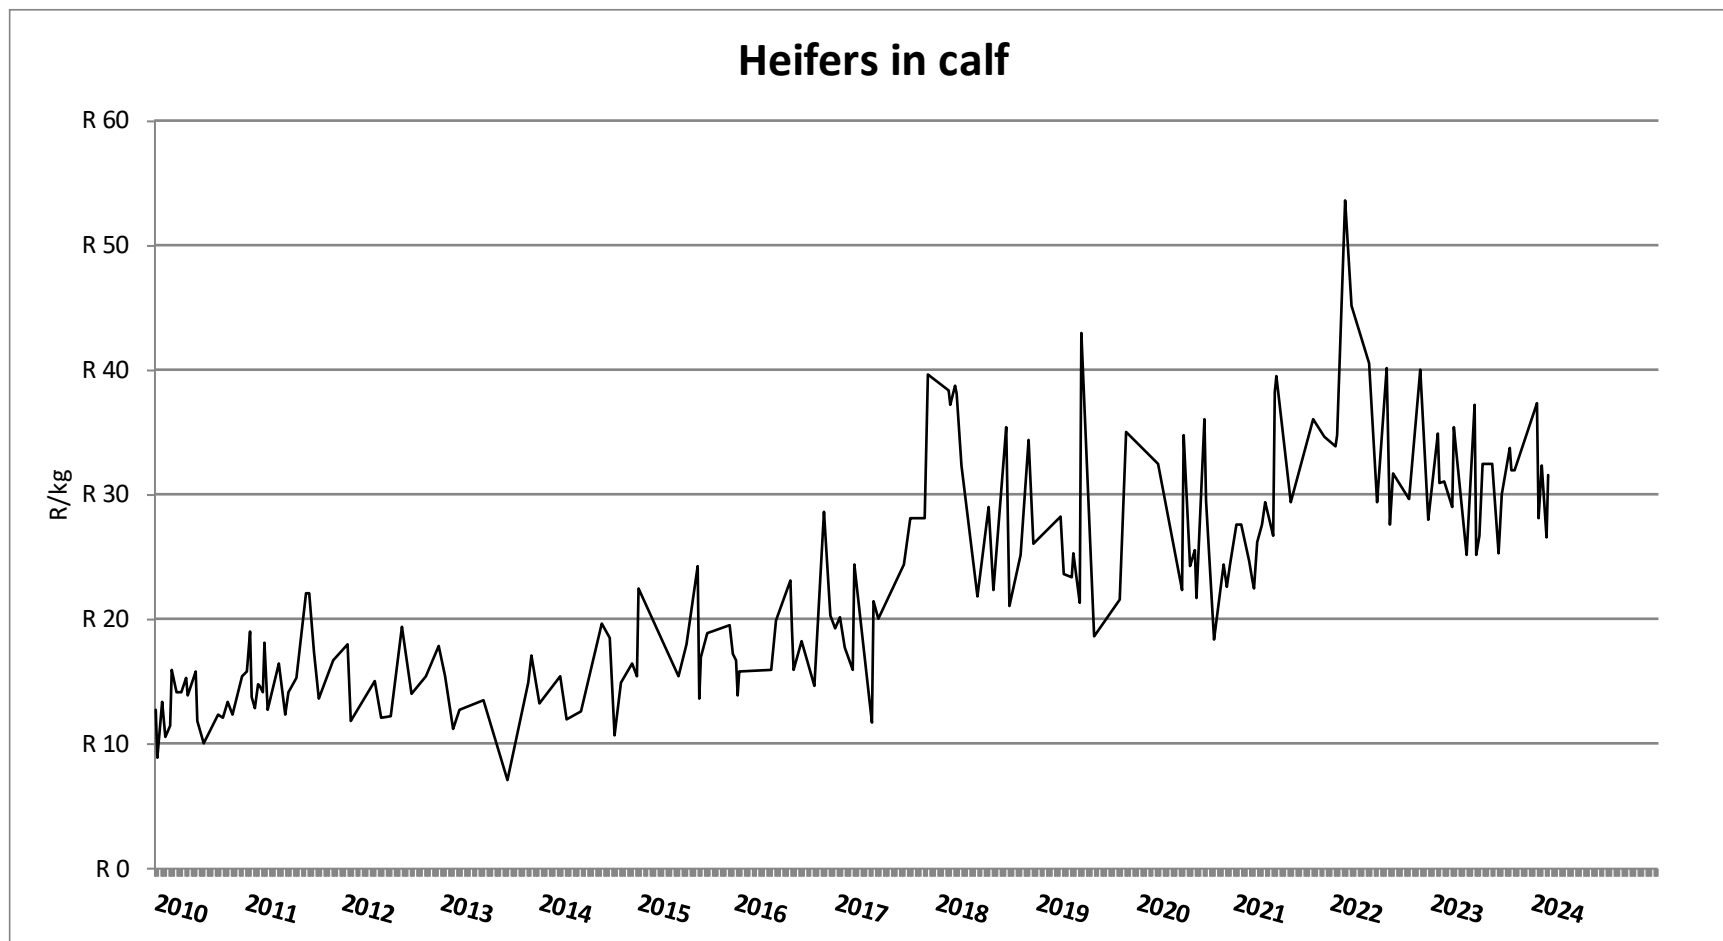

Market performance of Beef Cattle (Week 15)

Price in Rand per live weight kg (http://vleissentraal.co.za/uploads/Week_15.pdf)

Market performance of Beef Cattle (Week 15)

Price in Rand per live weight kg (http://vleissentraal.co.za/uploads/Week_15.pdf)

Heifers in calf

Market performance of Beef Cattle (Week 15)

Price in Rand per live weight kg (http://vleissentraal.co.za/uploads/Week_15.pdf)

Market performance of Beef Cattle (Week 15)

Price in Rand per live weight kg (http://vleissentraal.co.za/uploads/Week_15.pdf)