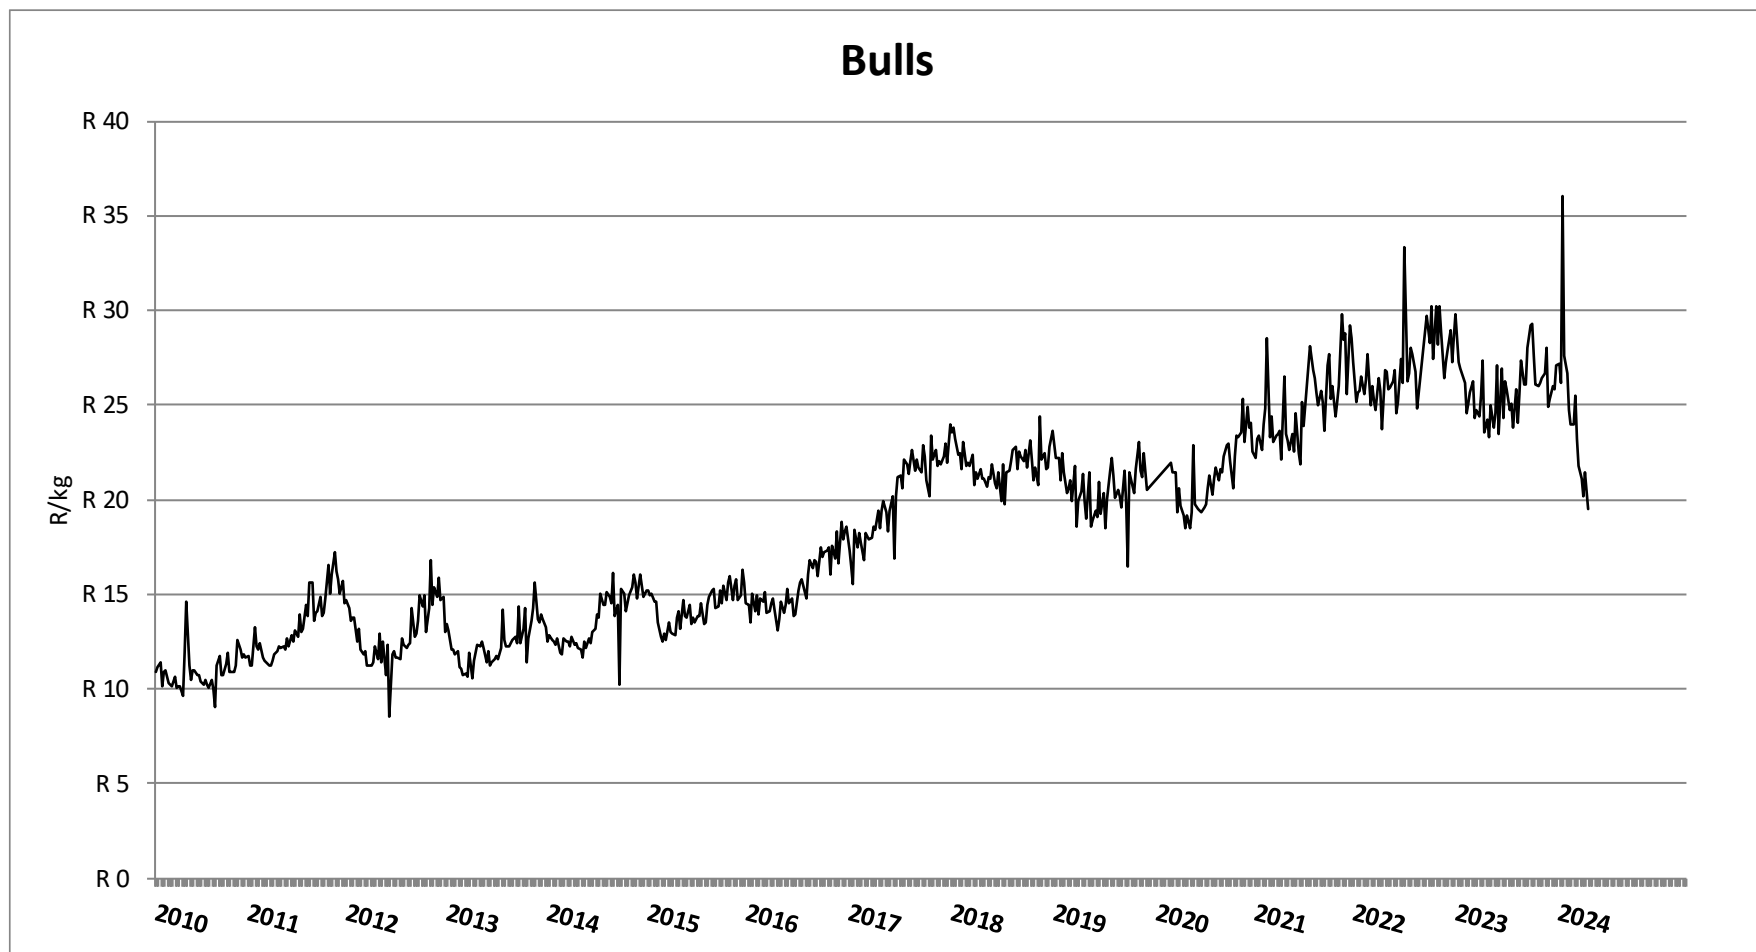

Market performance of Beef Cattle (Week 15)

Price in Rand per live weight kg (<http://vleissentraal.co.za/uploads/Week_15.pdf>)