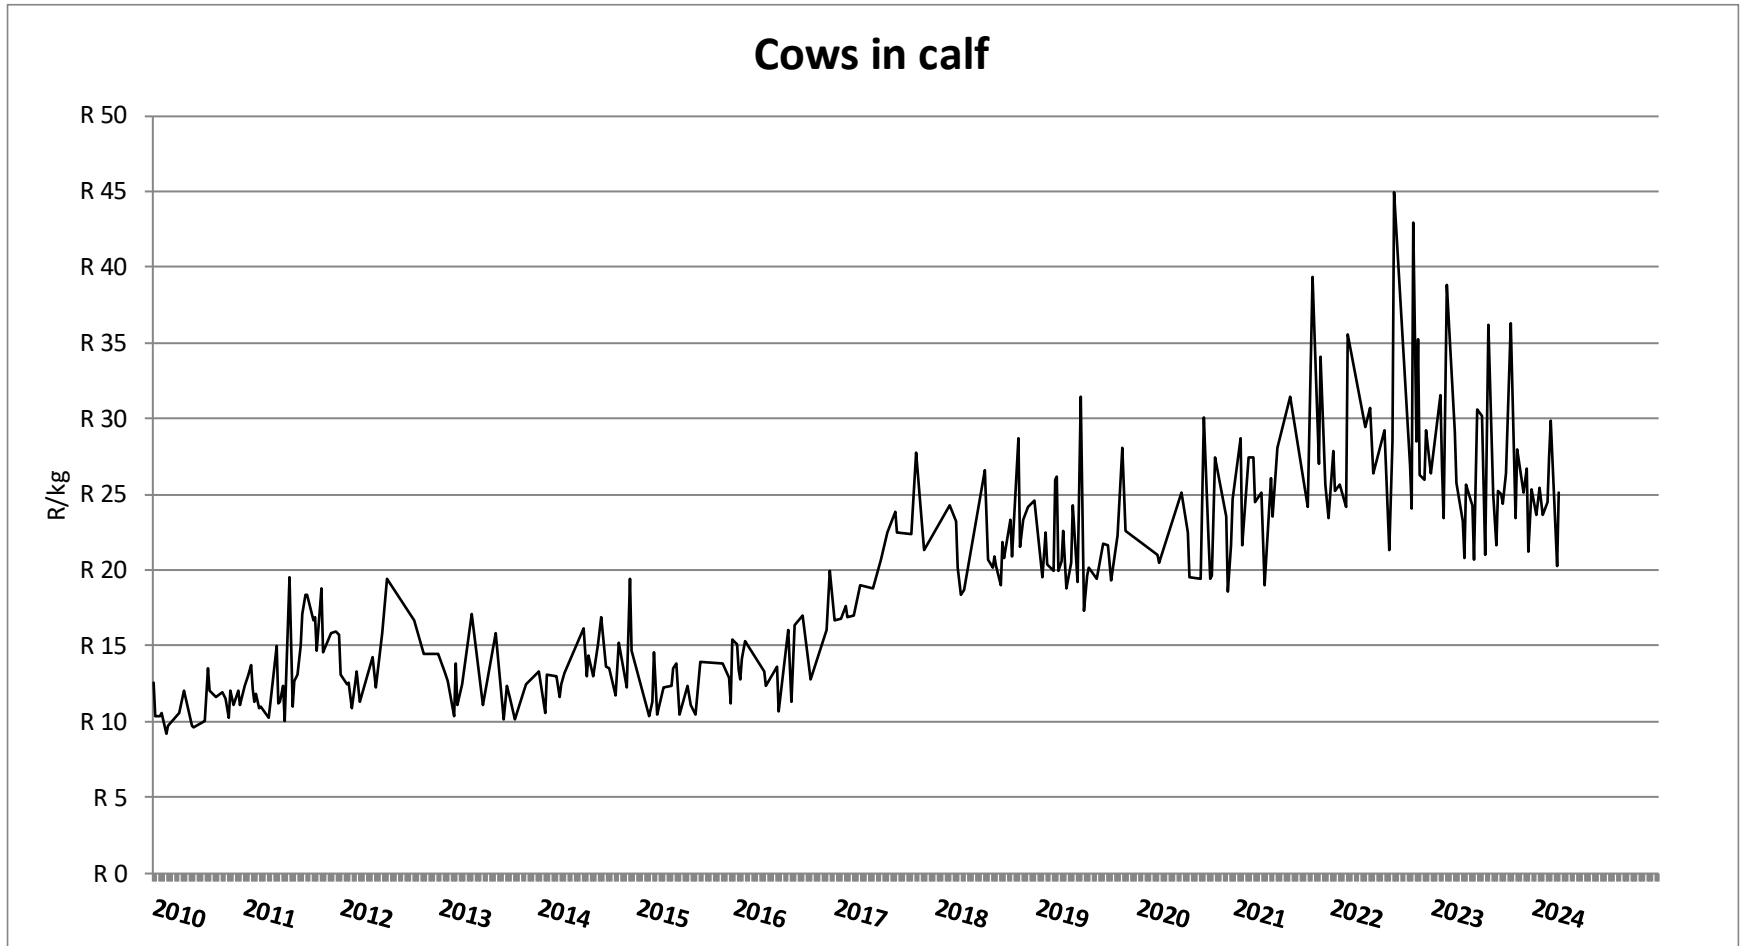

Market performance of Beef Cattle (Week 15)

Price in Rand per live weight kg (<http://vleissentraal.co.za/uploads/Week_15.pdf>)