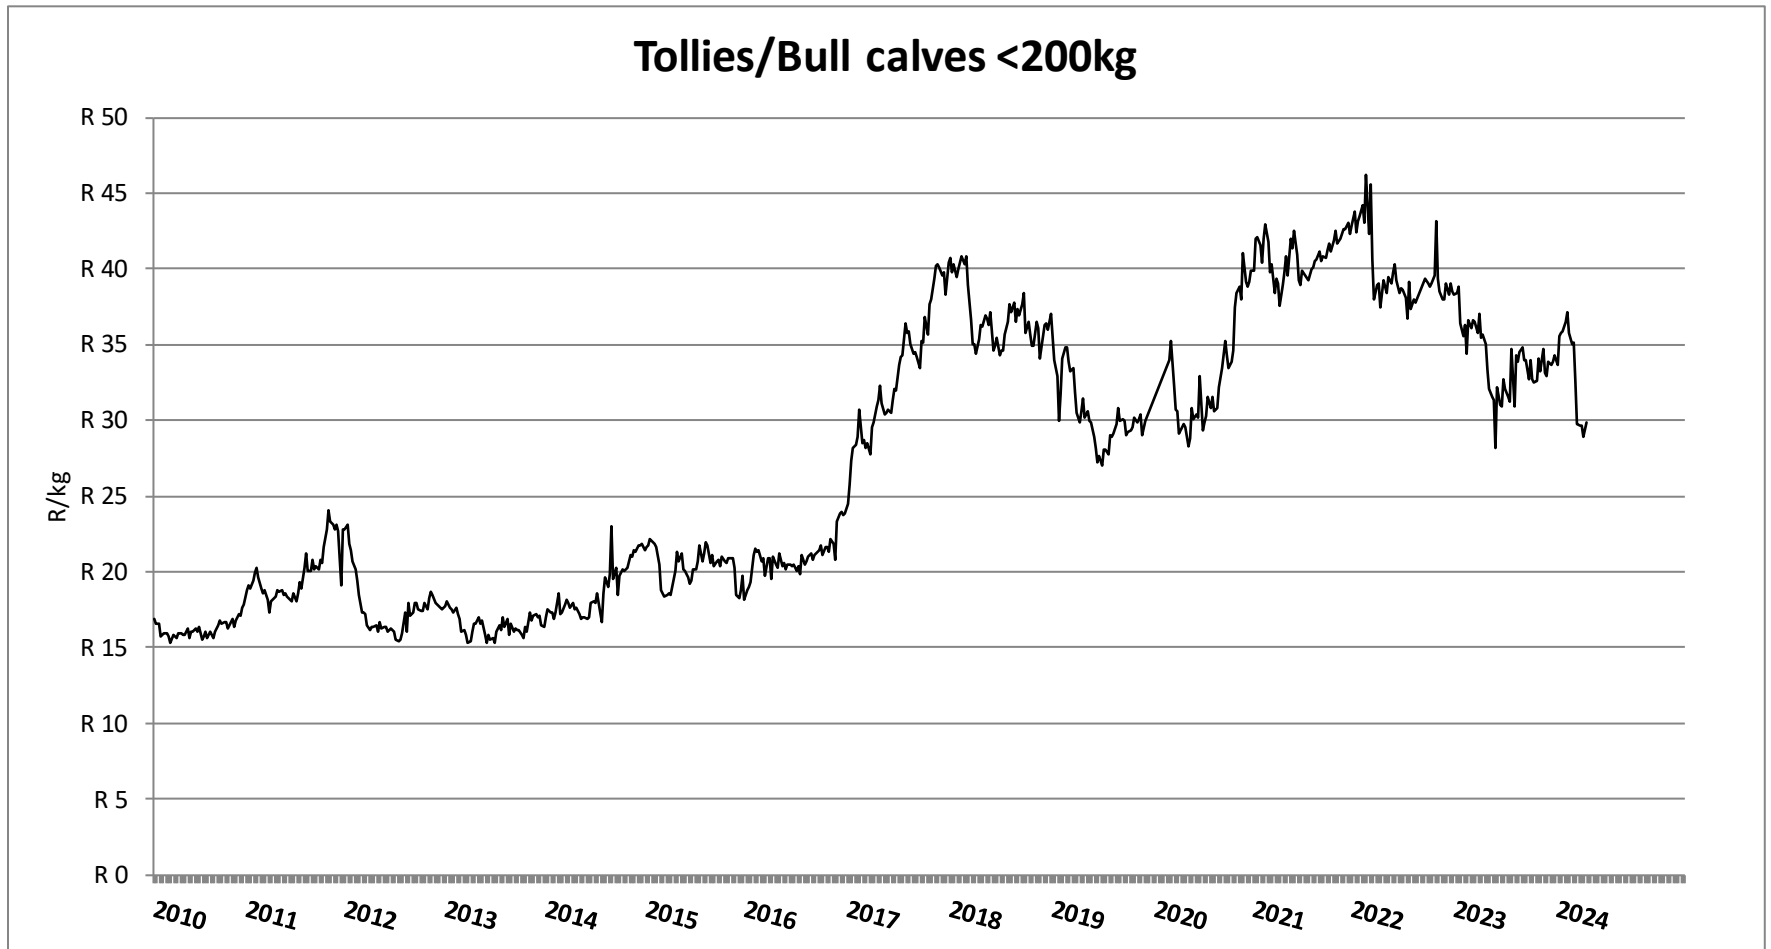

Market performance of Beef Cattle (Week 15)

Price in Rand per live weight kg (<http://vleissentraal.co.za/uploads/Week_15.pdf>)