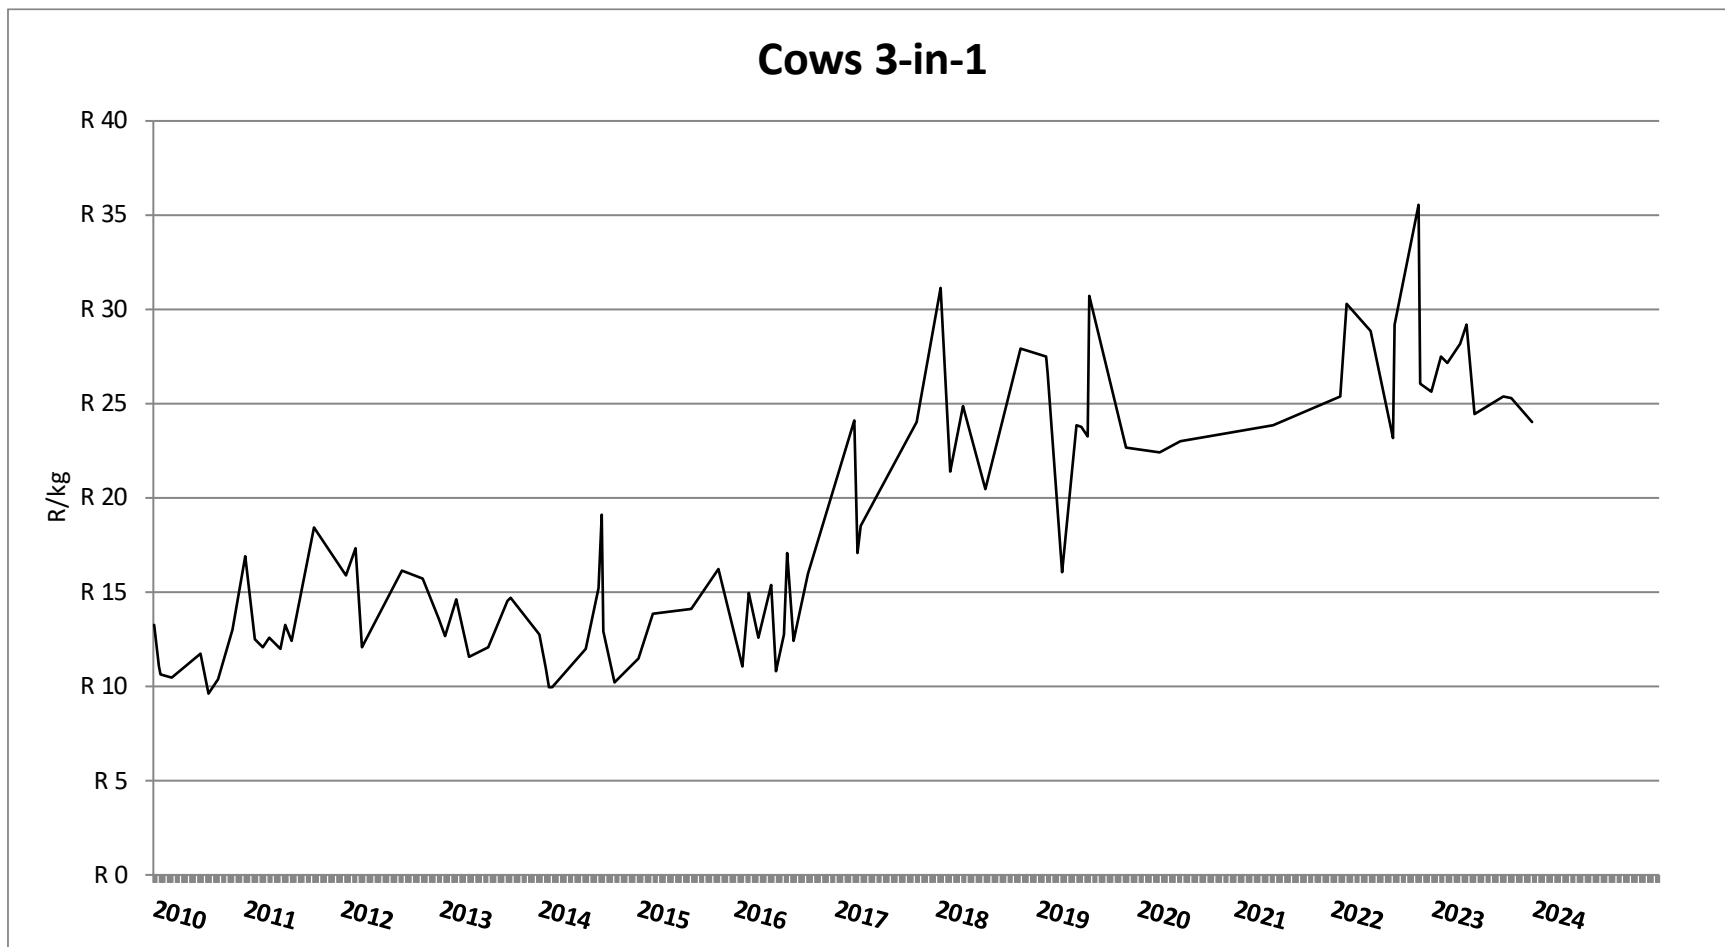

Market performance of Beef Cattle (Week 15)

Price in Rand per live weight kg (<http://vleissentraal.co.za/uploads/Week_15.pdf>)