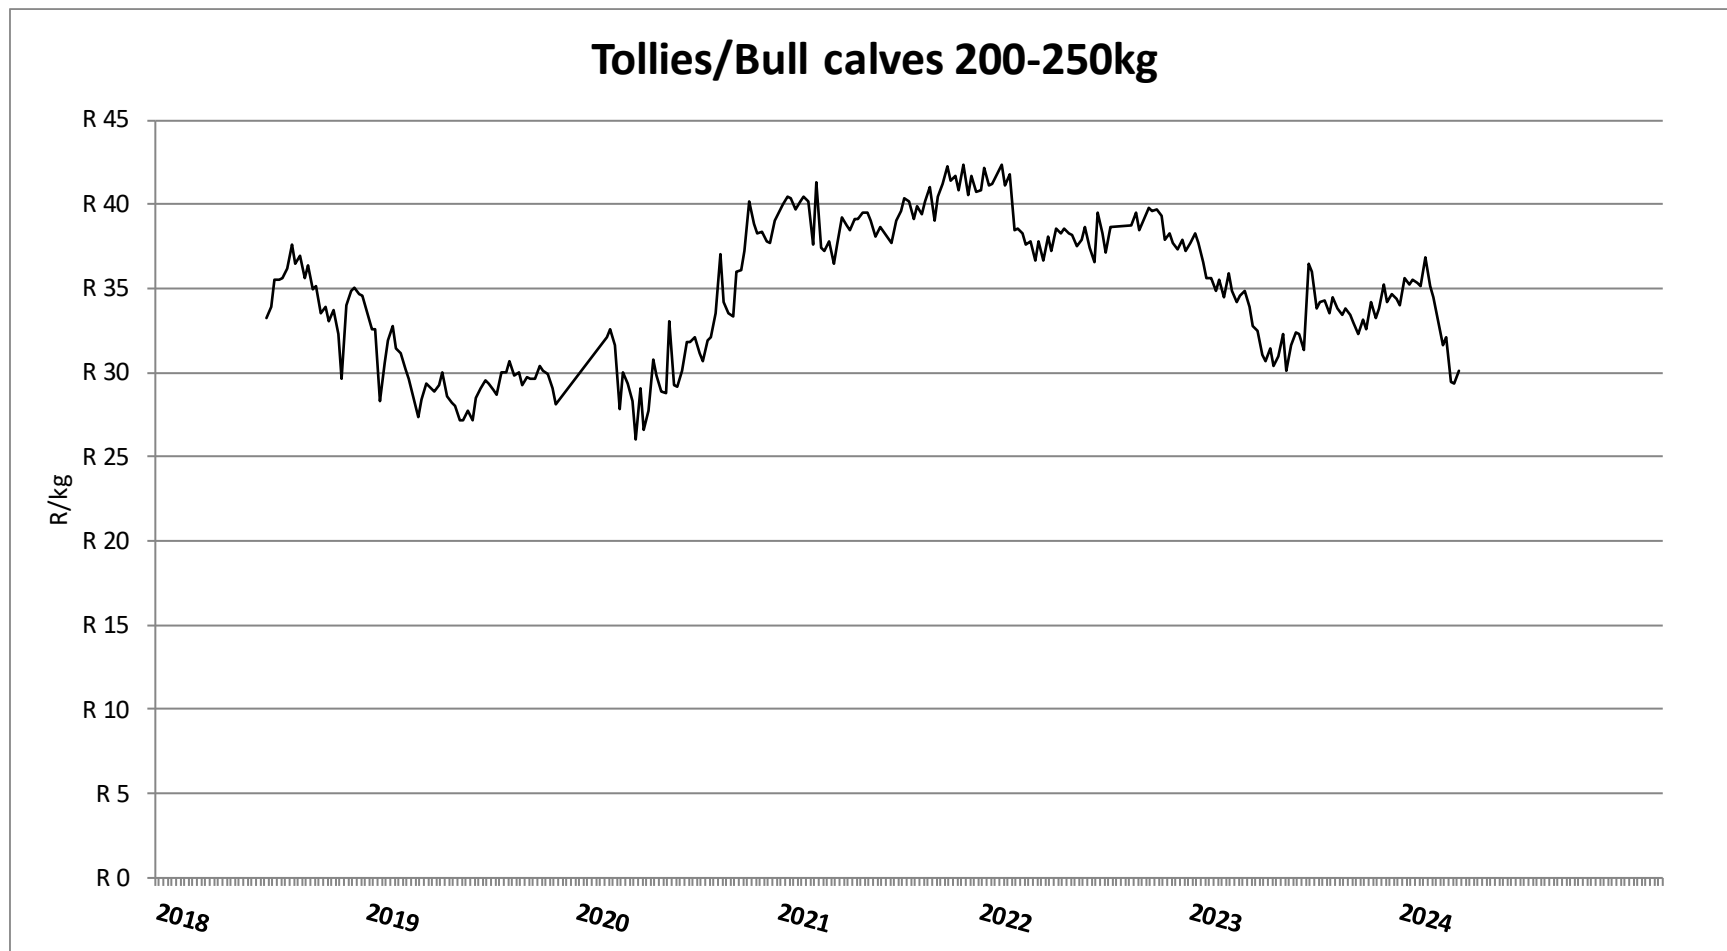

Heifers in calf

Market performance of Beef Cattle (Week 15)

Price in Rand per live weight kg (http://vleissentraal.co.za/uploads/Week_15.pdf)

Market performance of Beef Cattle (Week 15)

Price in Rand per live weight kg (http://vleissentraal.co.za/uploads/Week_15.pdf)