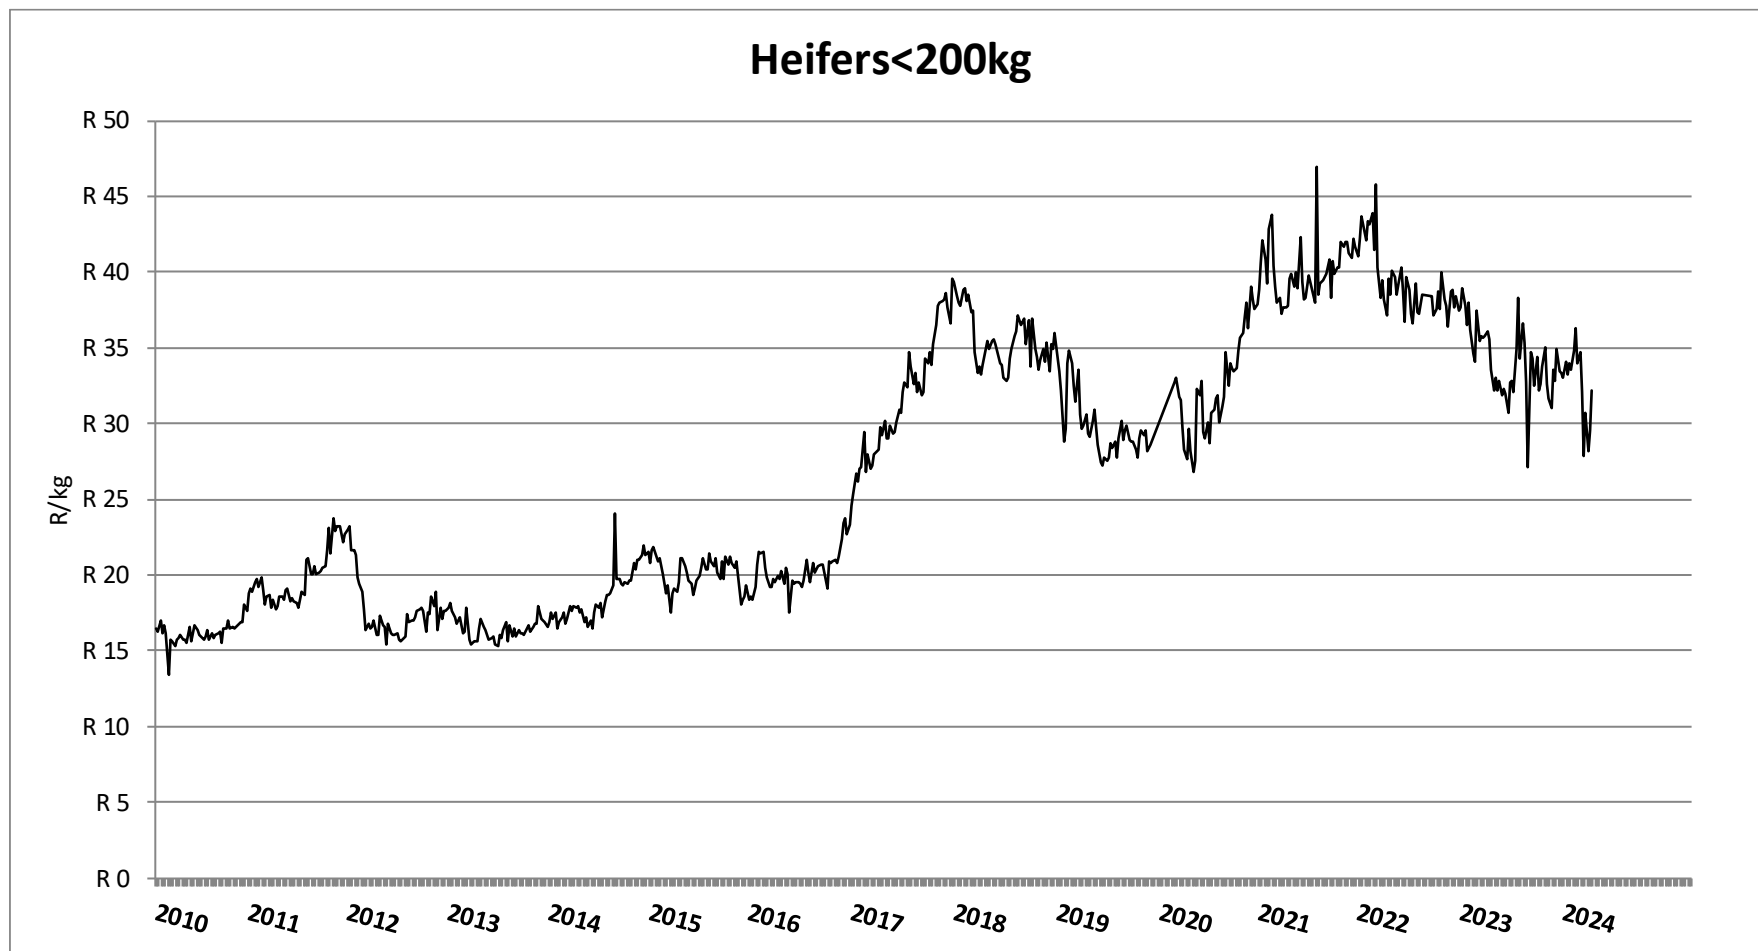

Market performance of Beef Cattle (Week 15)

Price in Rand per live weight kg (<http://vleissentraal.co.za/uploads/Week_15.pdf>)