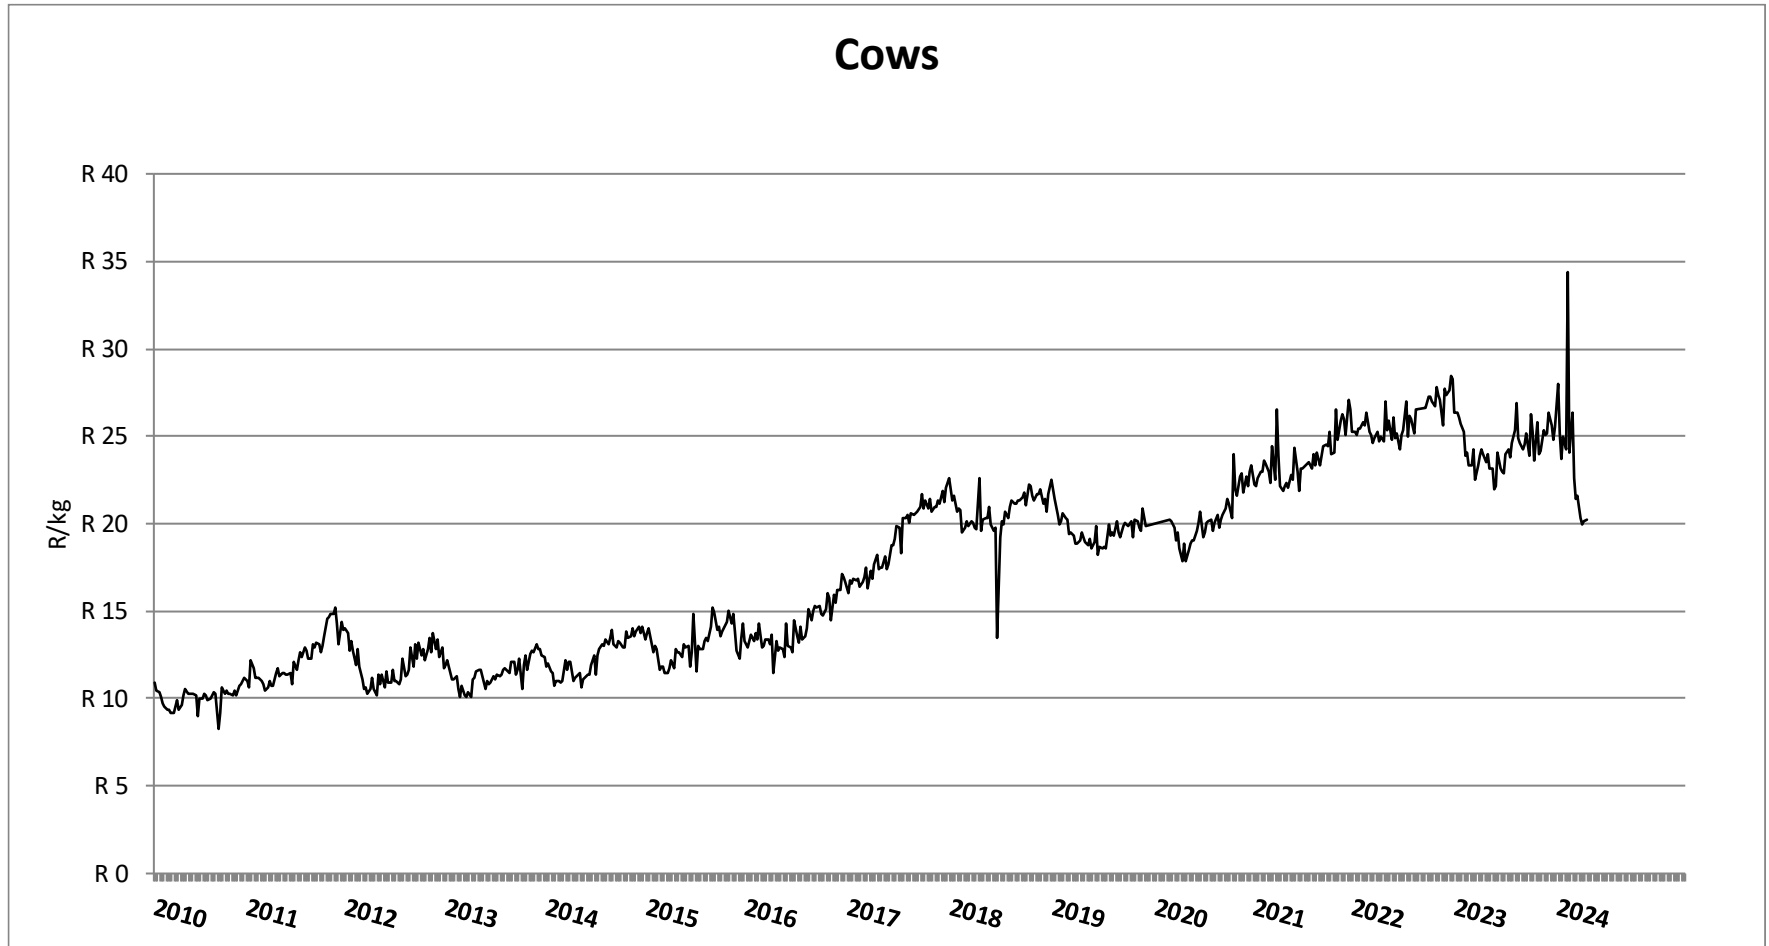

Market performance of Beef Cattle (Week 15)

Price in Rand per live weight kg (<http://vleissentraal.co.za/uploads/Week_15.pdf>)