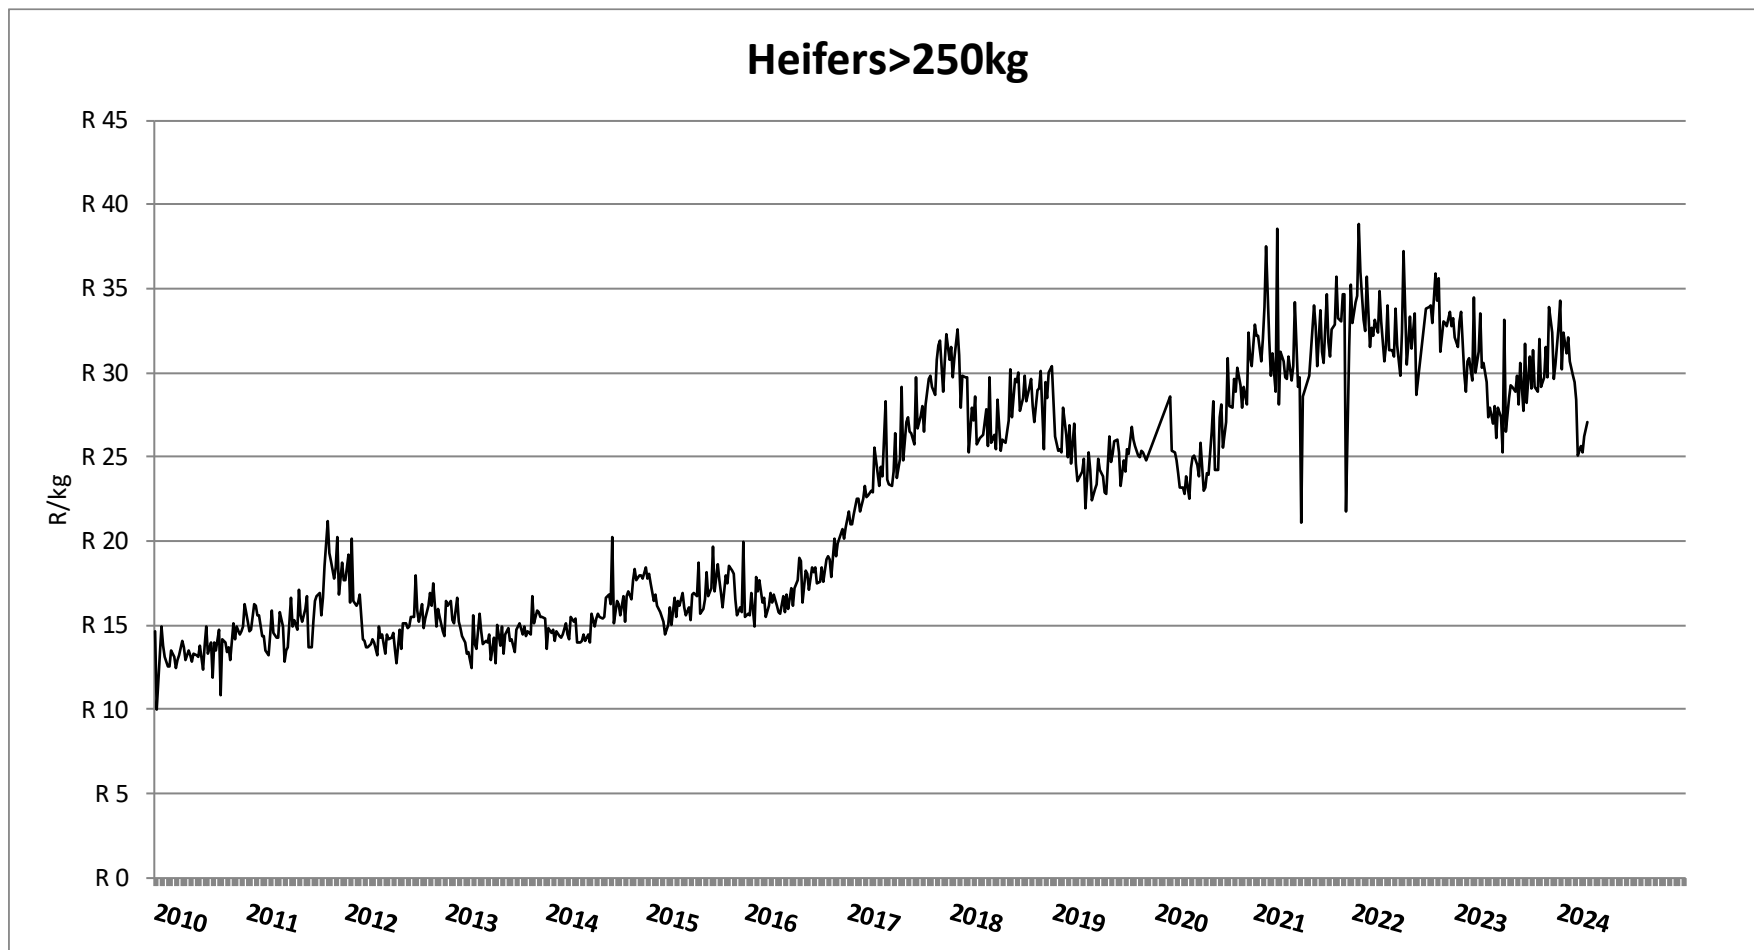

Market performance of Beef Cattle (Week 15)

Price in Rand per live weight kg (http://vleissentraal.co.za/uploads/Week_15.pdf)

Market performance of Beef Cattle (Week 15)

Price in Rand per live weight kg (http://vleissentraal.co.za/uploads/Week_15.pdf)