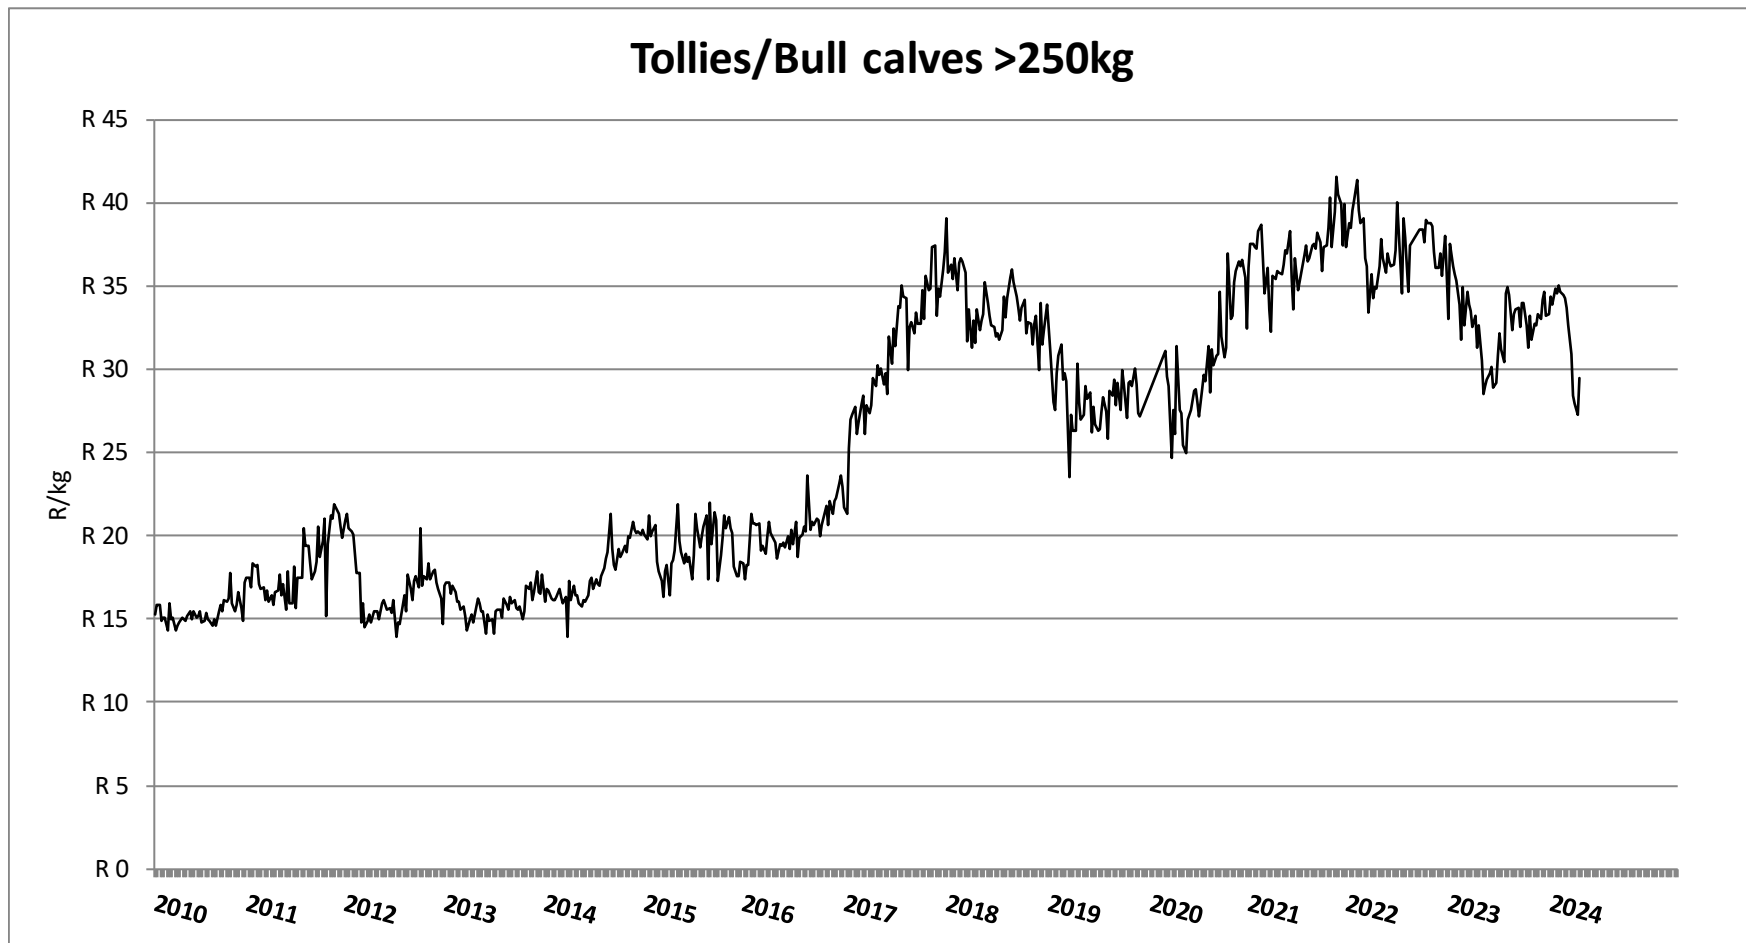

Market performance of Beef Cattle (Week 15)

Price in Rand per live weight kg (<http://vleissentraal.co.za/uploads/Week_15.pdf>)