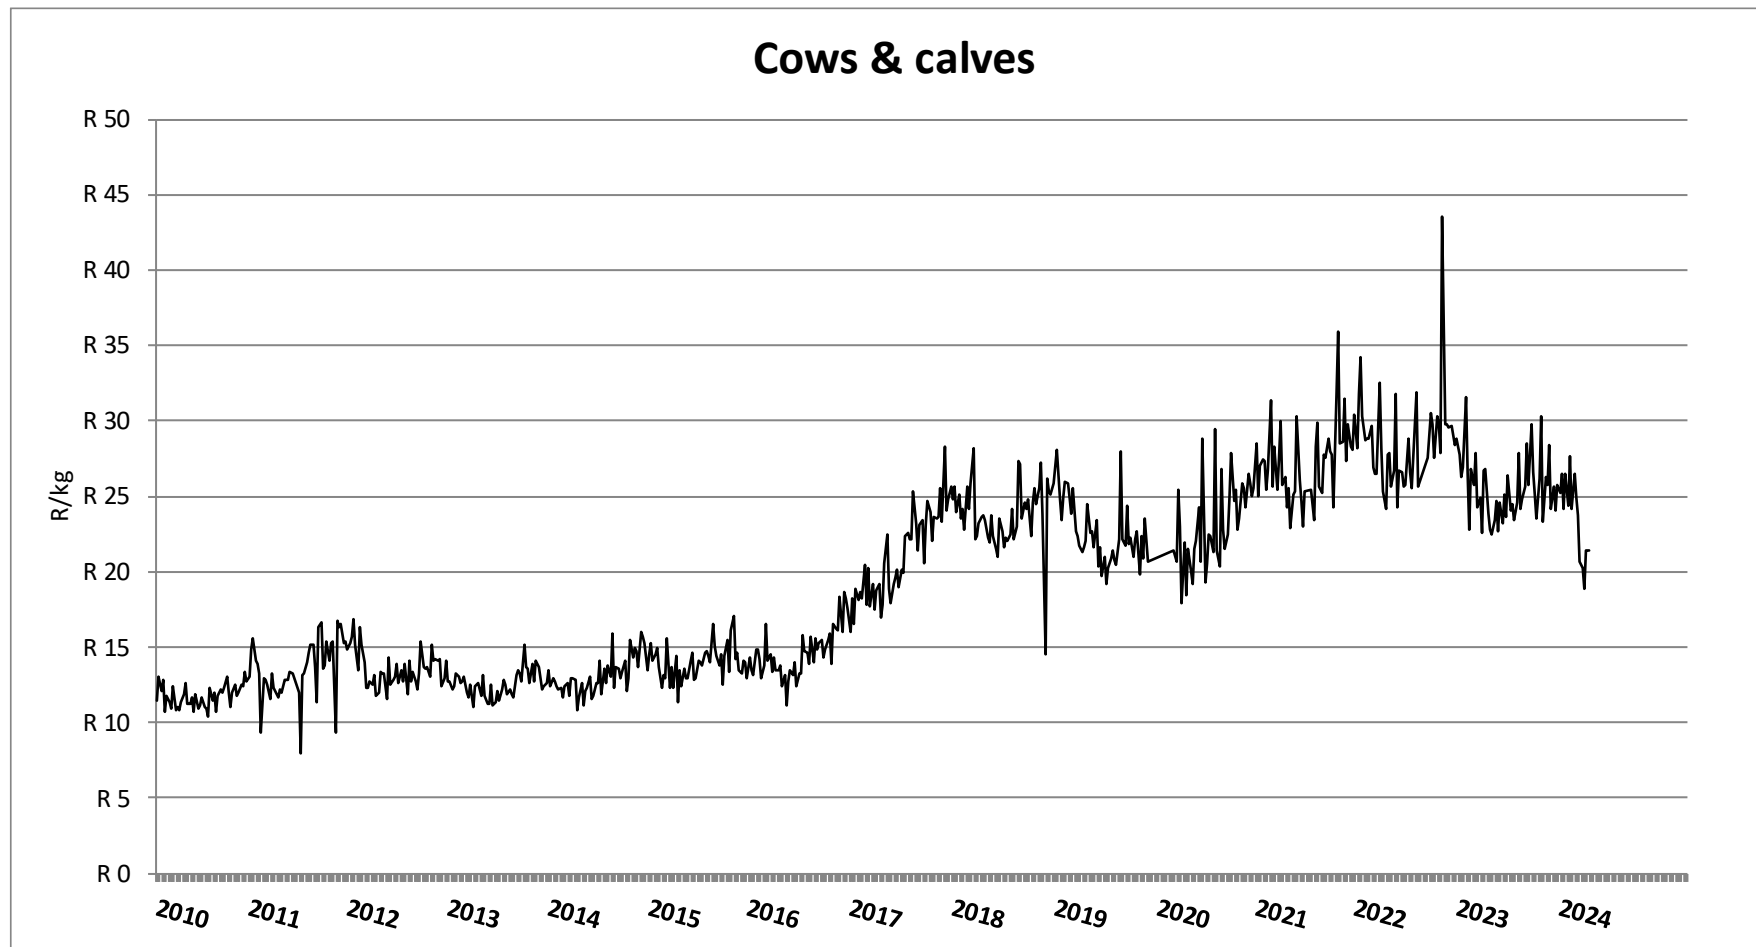

Market performance of Beef Cattle (Week 15)

Price in Rand per live weight kg (<http://vleissentraal.co.za/uploads/Week_15.pdf>)