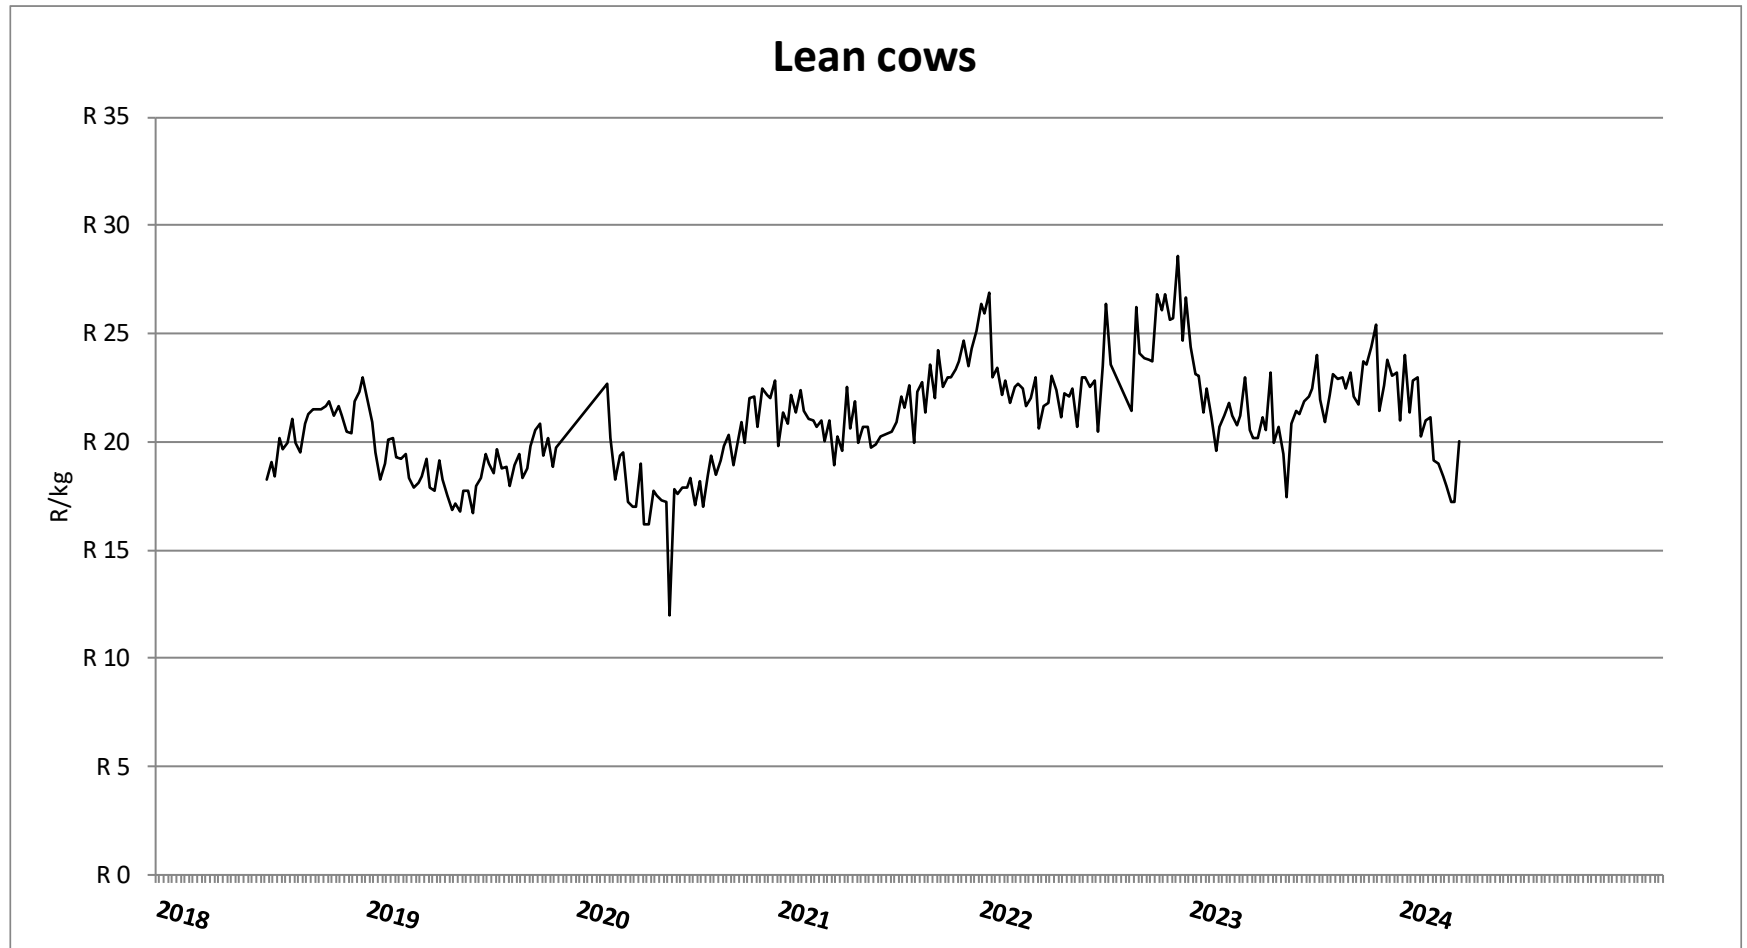

Oxen

Market performance of Beef Cattle (Week 15)

Price in Rand per live weight kg (http://vleissentraal.co.za/uploads/Week_15.pdf)

Market performance of Beef Cattle (Week 15)

Price in Rand per live weight kg (http://vleissentraal.co.za/uploads/Week_15.pdf)