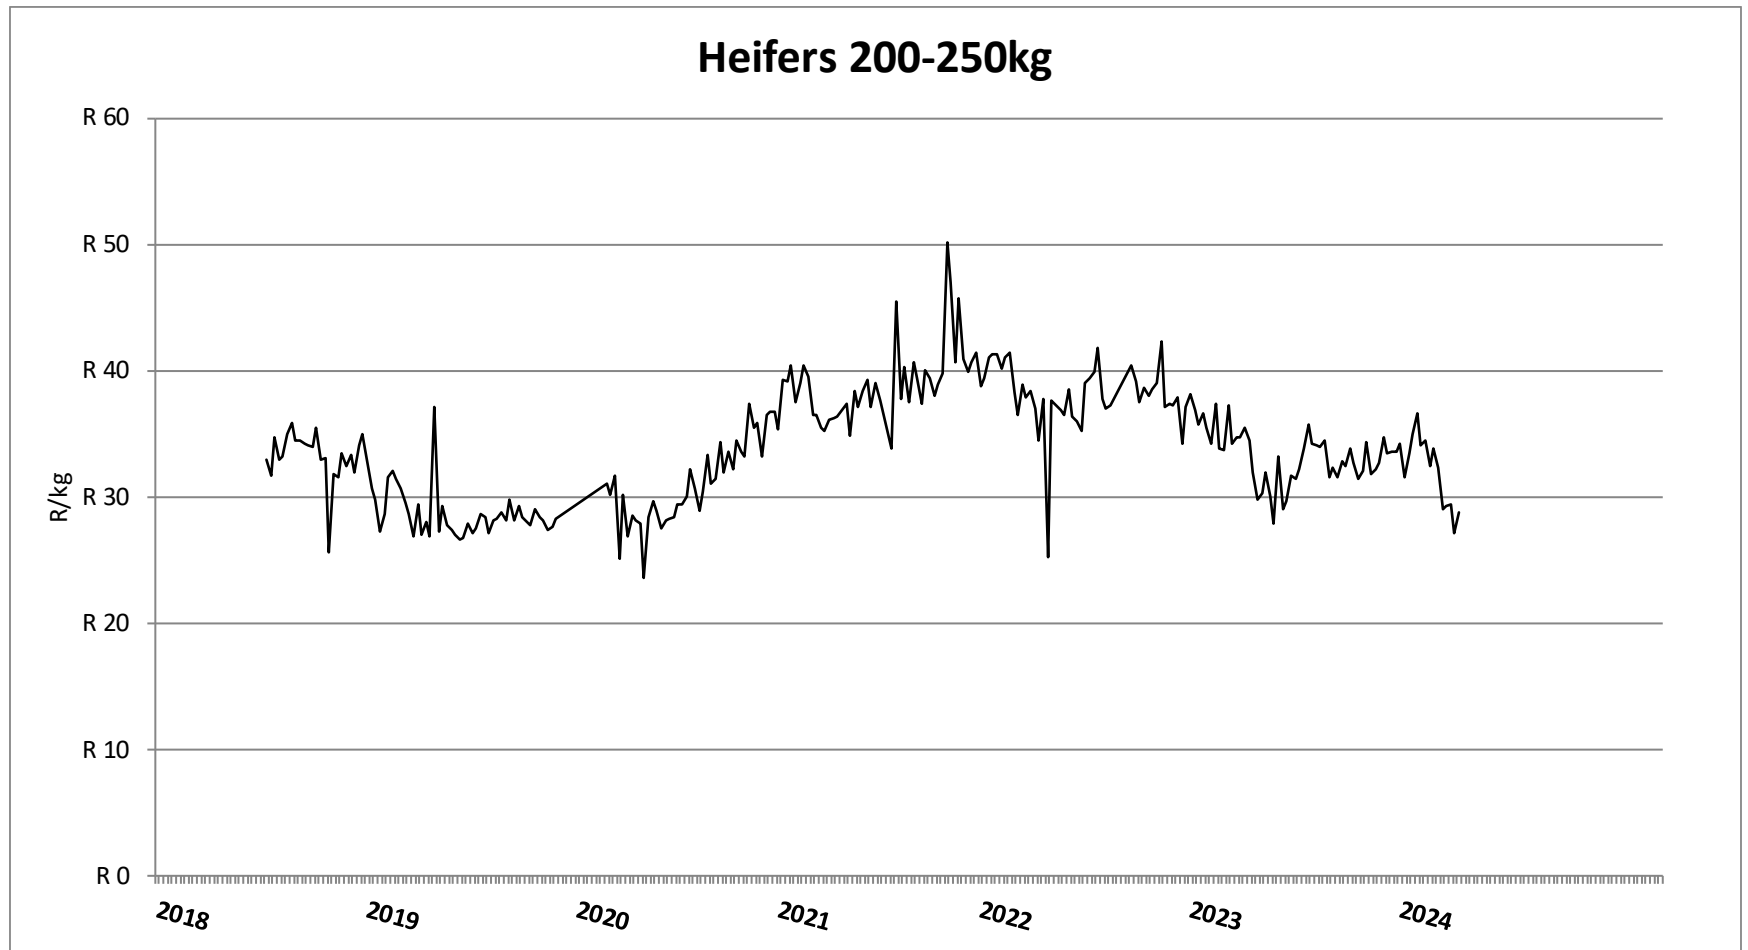

Market performance of Beef Cattle (Week 15)

Price in Rand per live weight kg (http://vleissentraal.co.za/uploads/Week_15.pdf)

Market performance of Beef Cattle (Week 15)

Price in Rand per live weight kg (http://vleissentraal.co.za/uploads/Week_15.pdf)