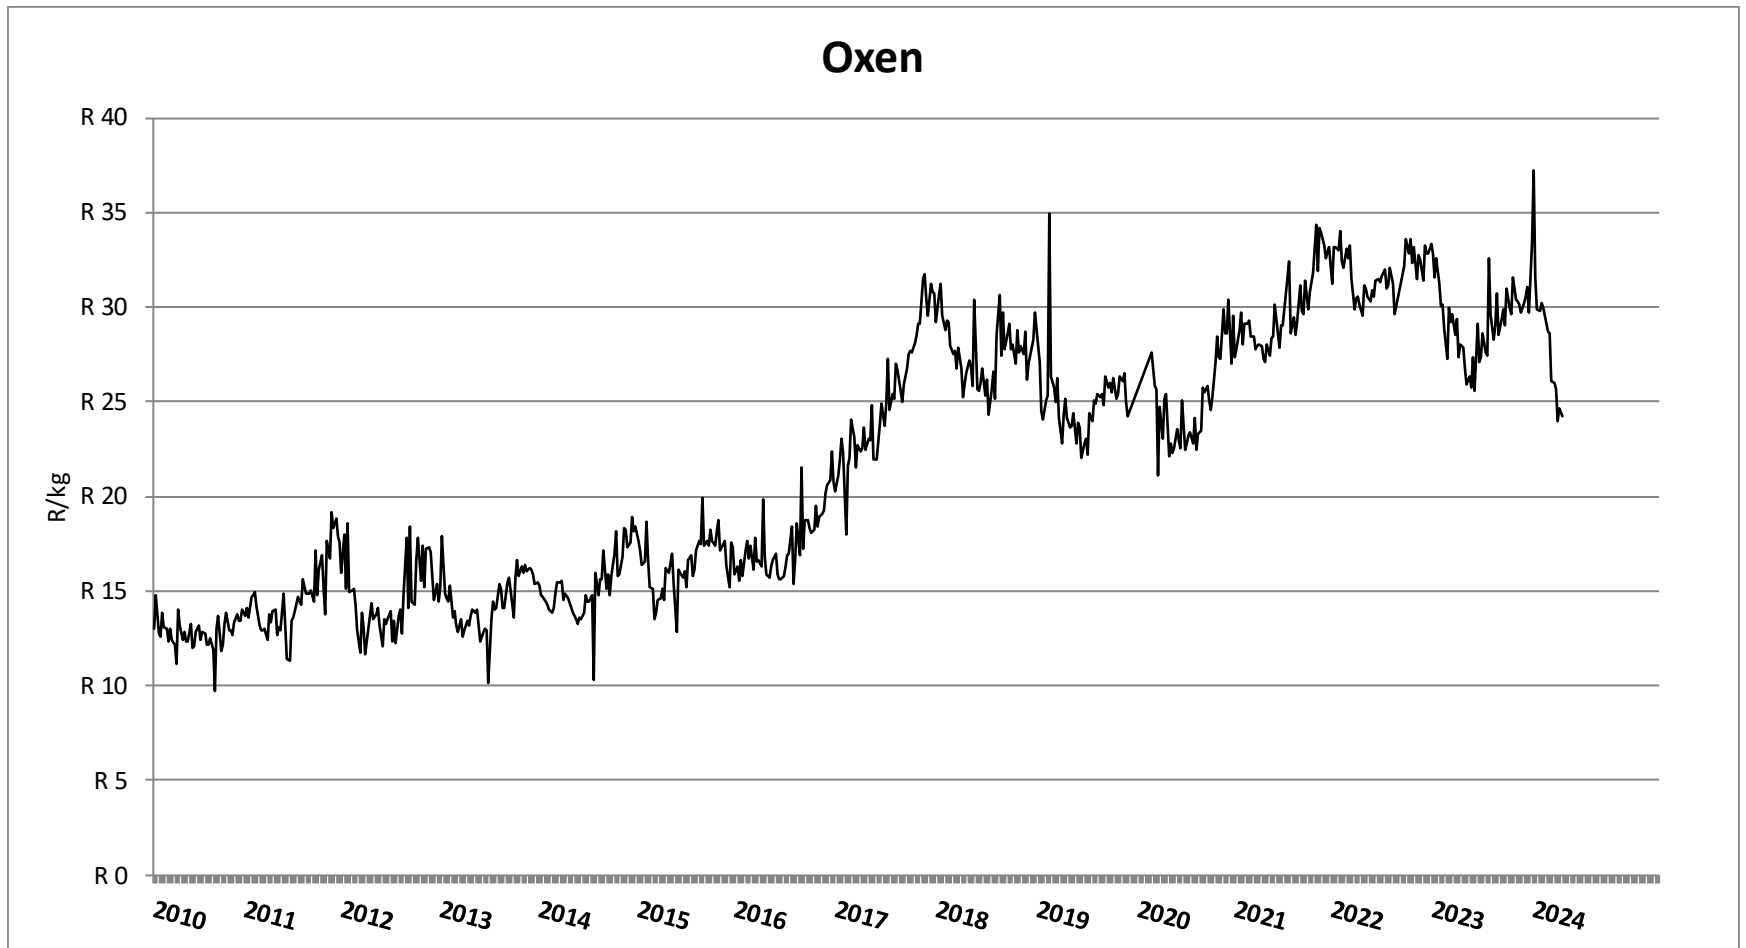

Market performance of Beef Cattle (Week 15)

Price in Rand per live weight kg (<http://vleissentraal.co.za/uploads/Week_15.pdf>)

Oxen